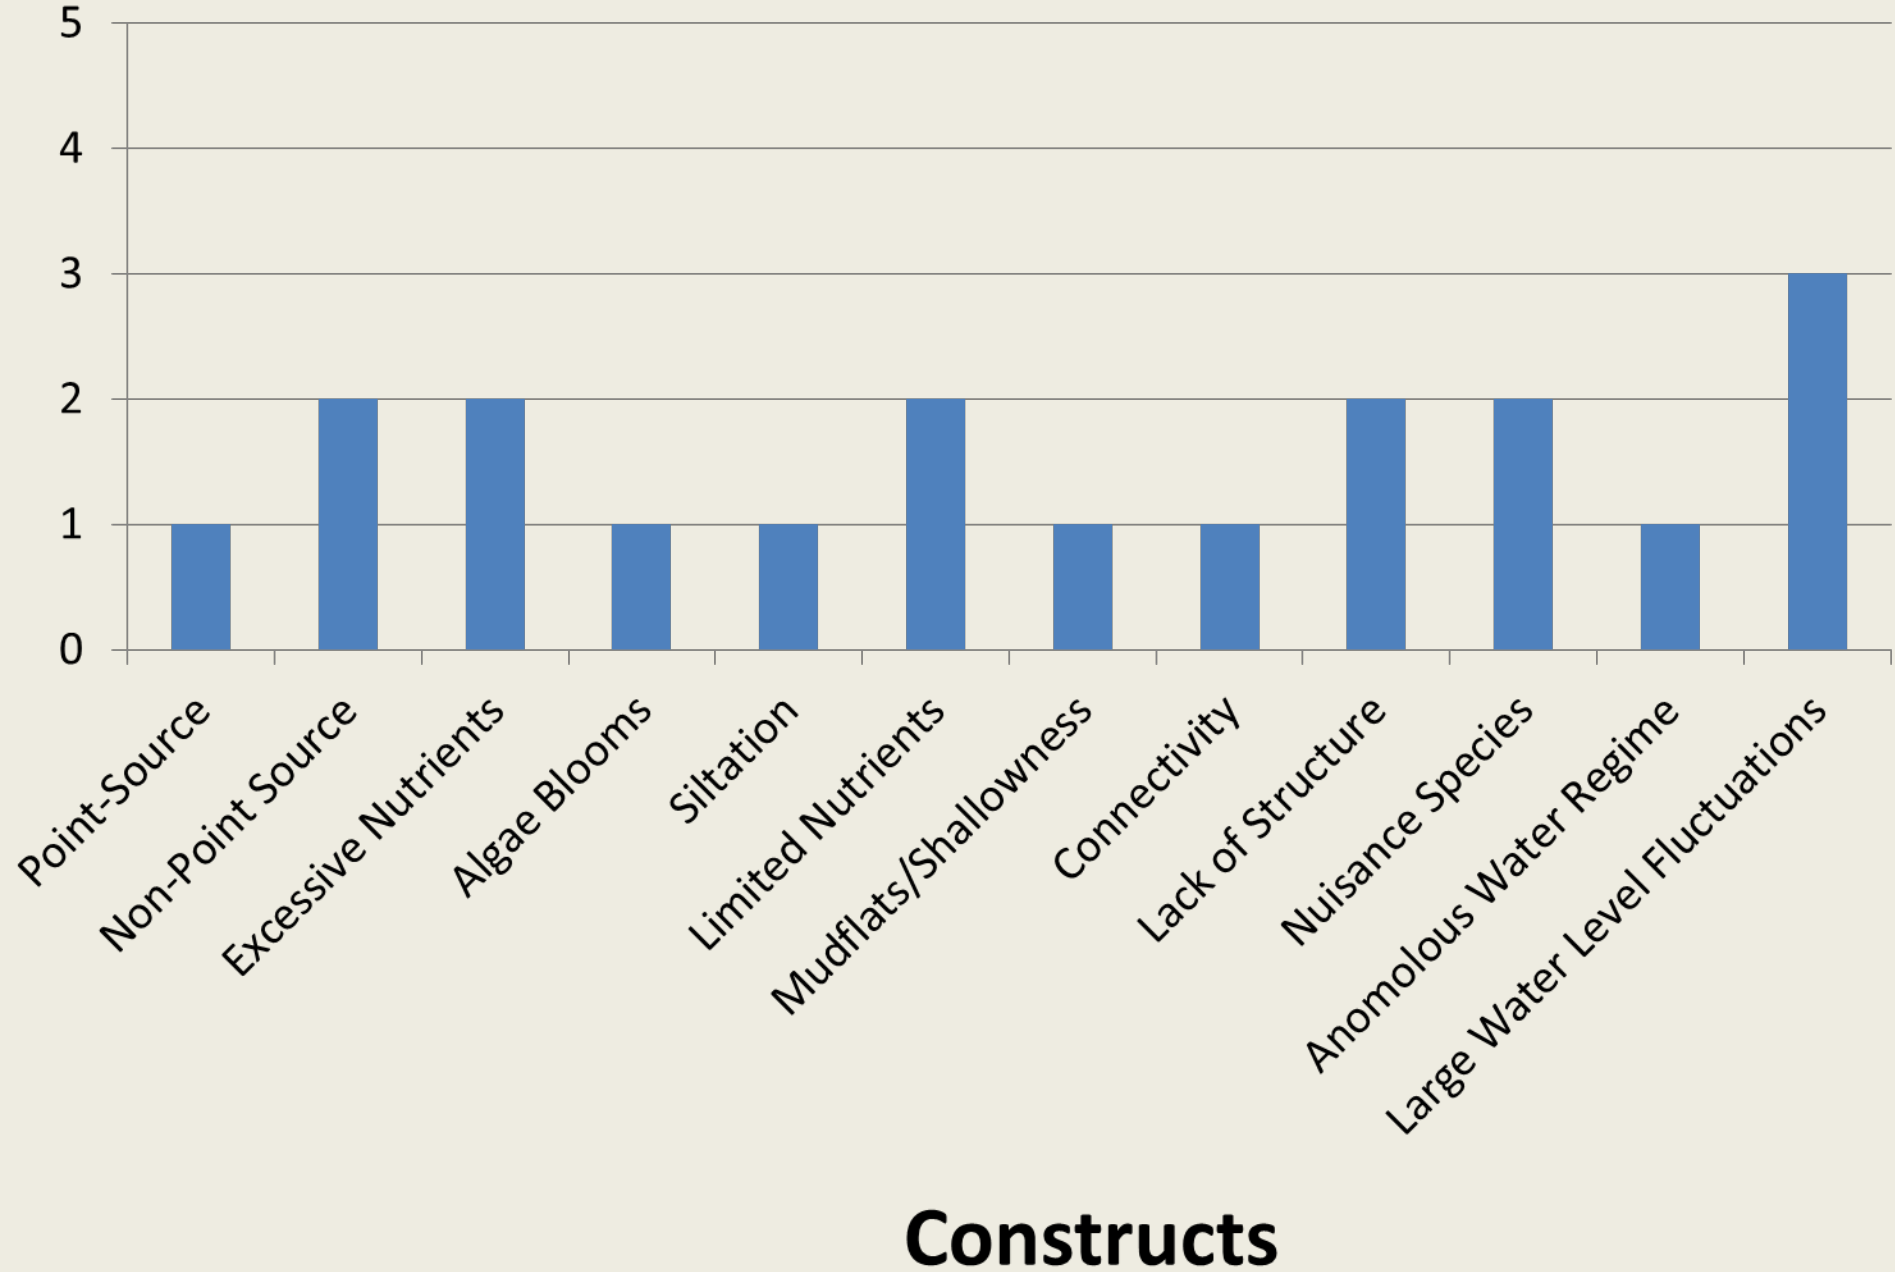

Starvation

Upper Stillwater

Matt Warner

Deer Creek

Pineview

Bear

Flaming Gorge

Scofield

Strawberry

Red Fleet