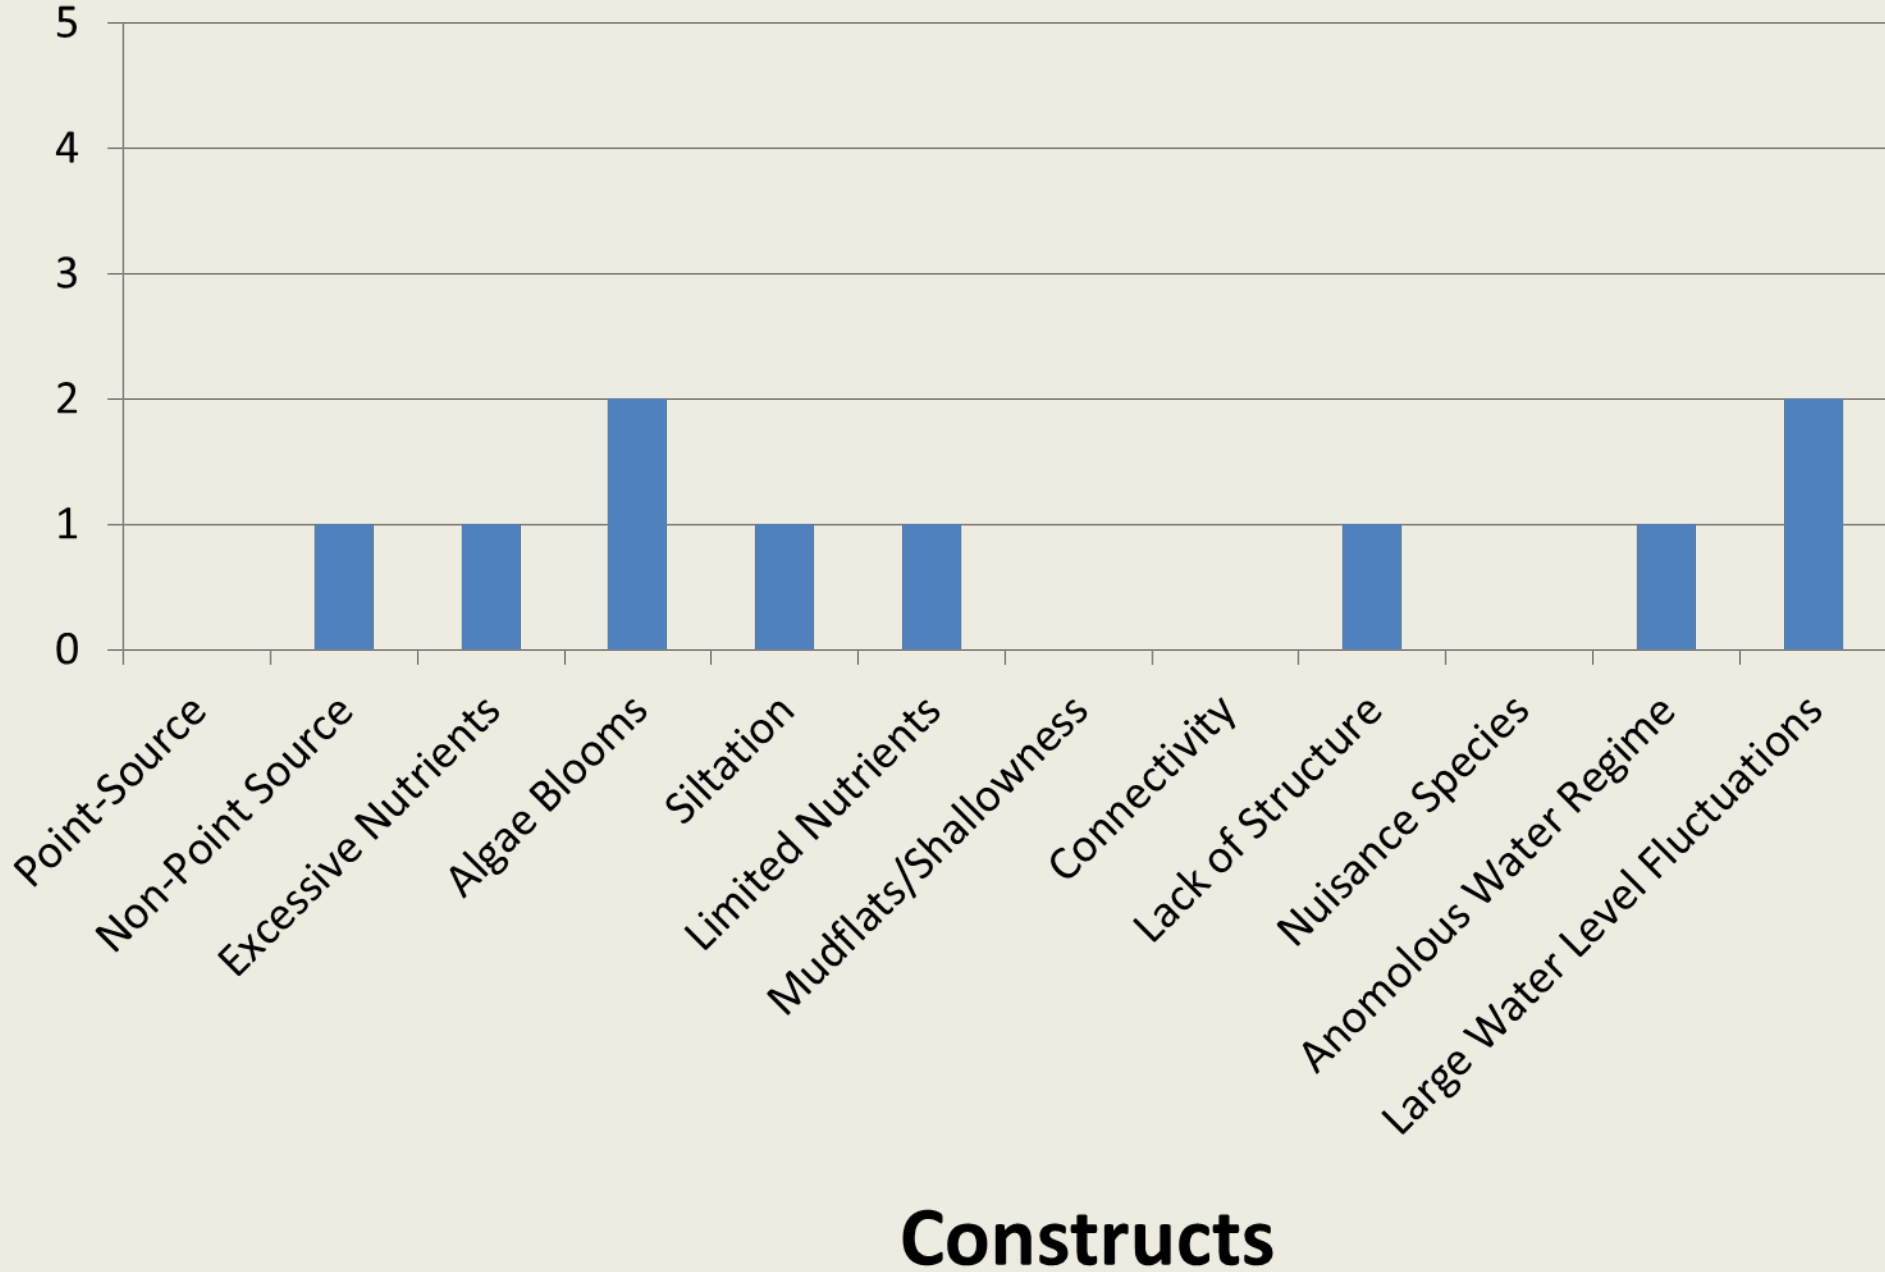

Starvation

Upper Stillwater

Matt Warner

Deer Creek

Pineview

Bear

Flaming Gorge

Scofield

Strawberry

Red Fleet