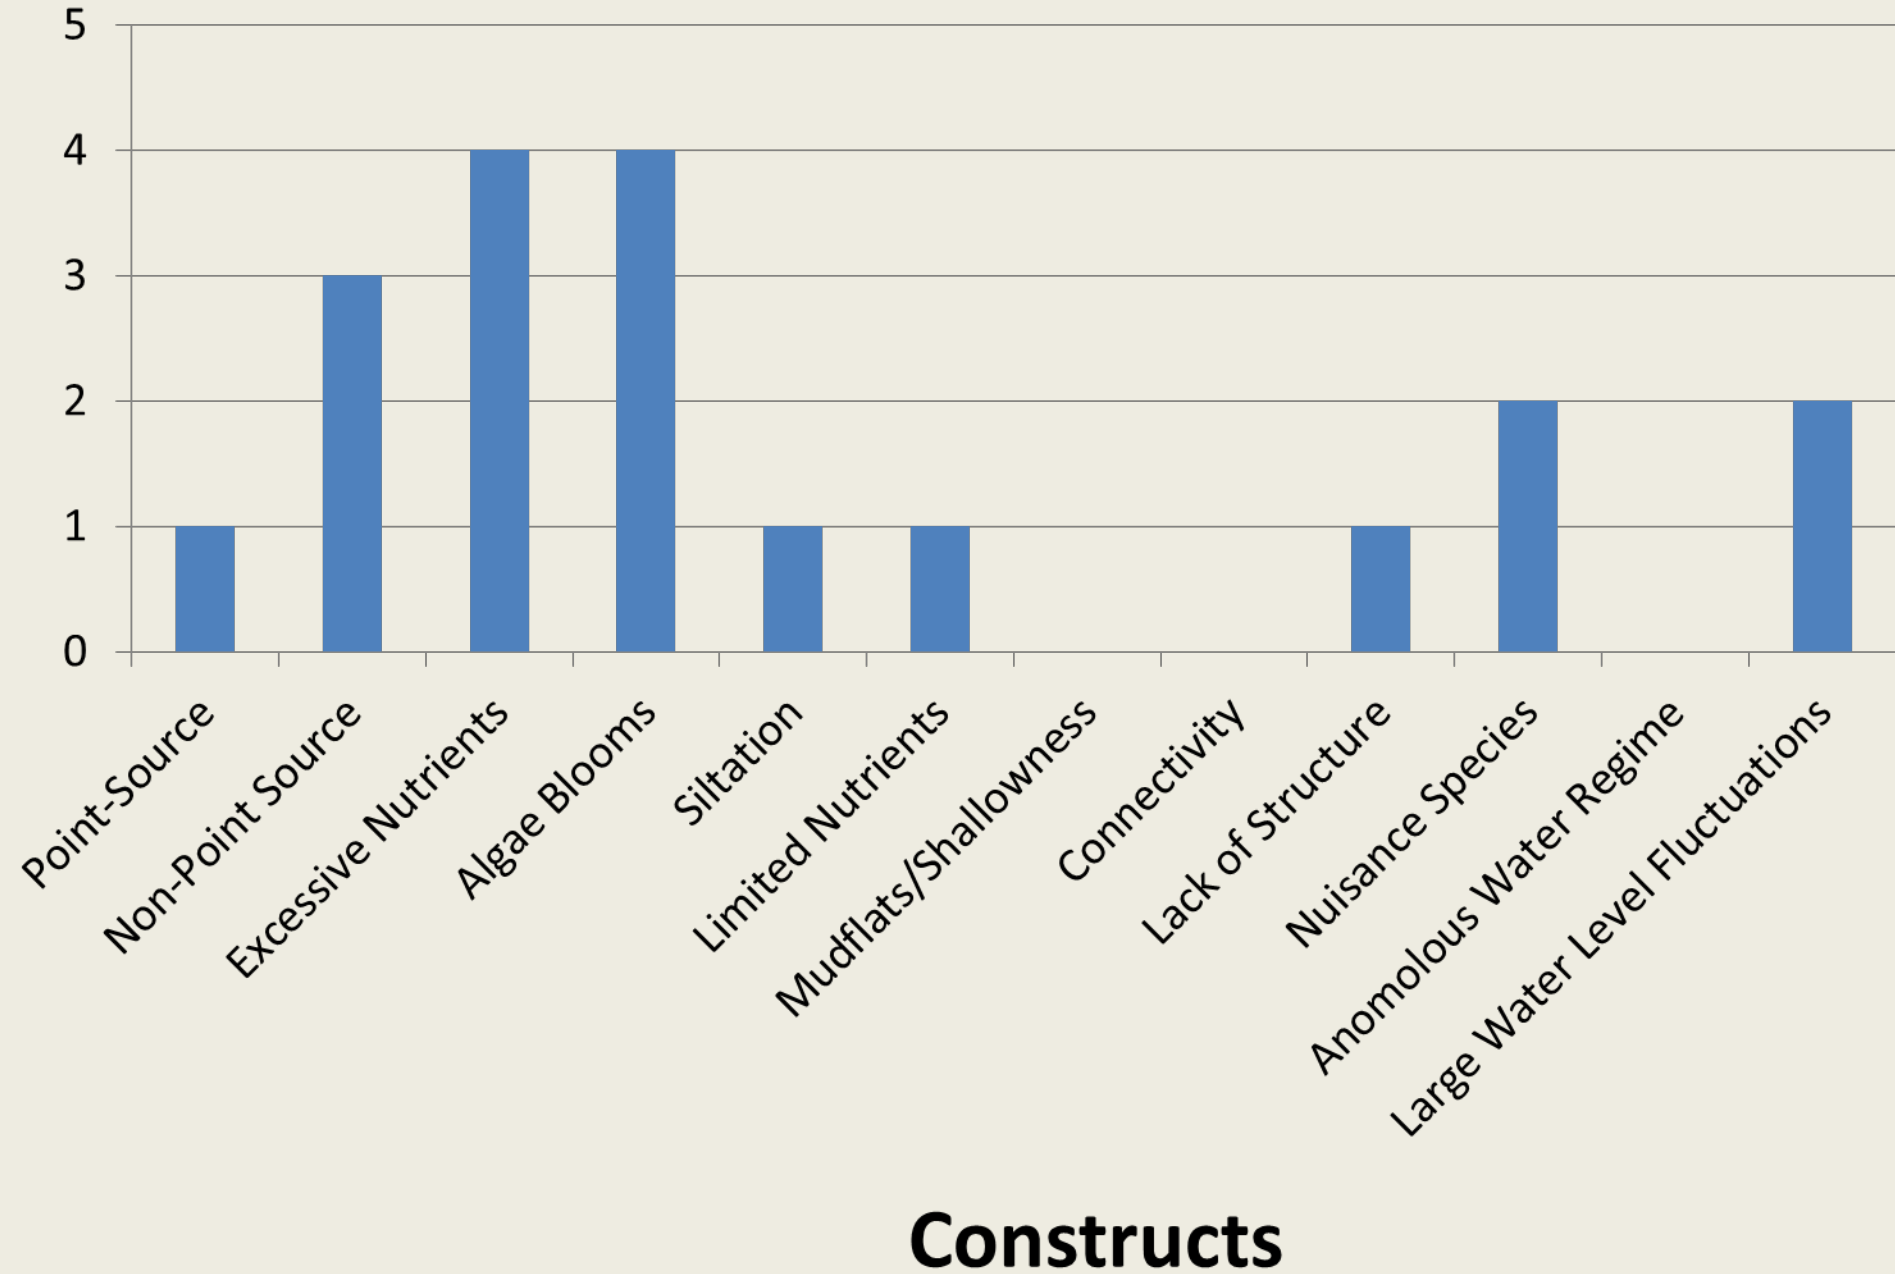

Starvation

Upper Stillwater

Matt Warner

Deer Creek

Pineview

Bear

Flaming Gorge

Scofield

Strawberry

Red Fleet