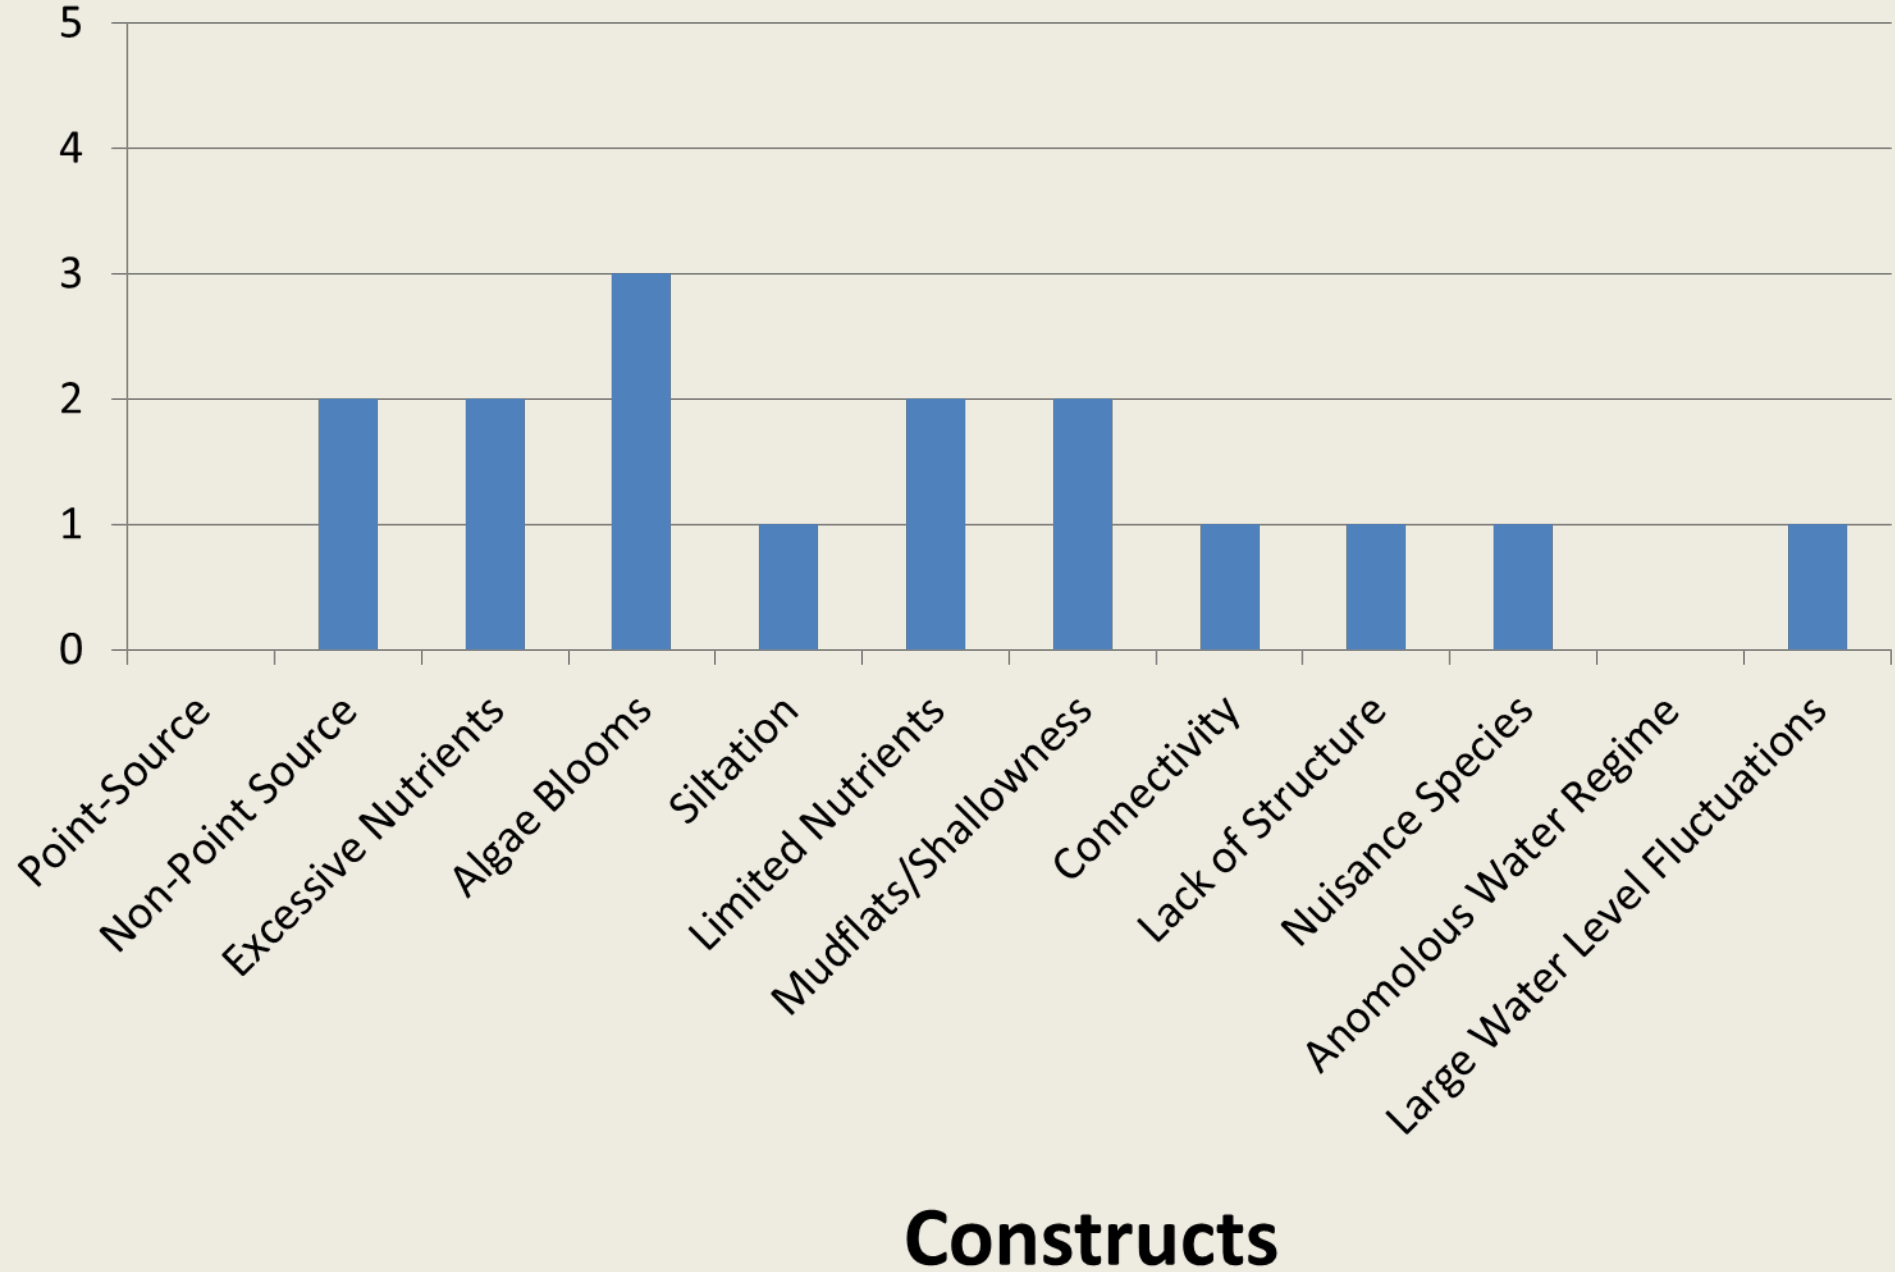

Starvation

Upper Stillwater

Matt Warner

Deer Creek

Pineview

Bear

Flaming Gorge

Scofield

Strawberry

Red Fleet