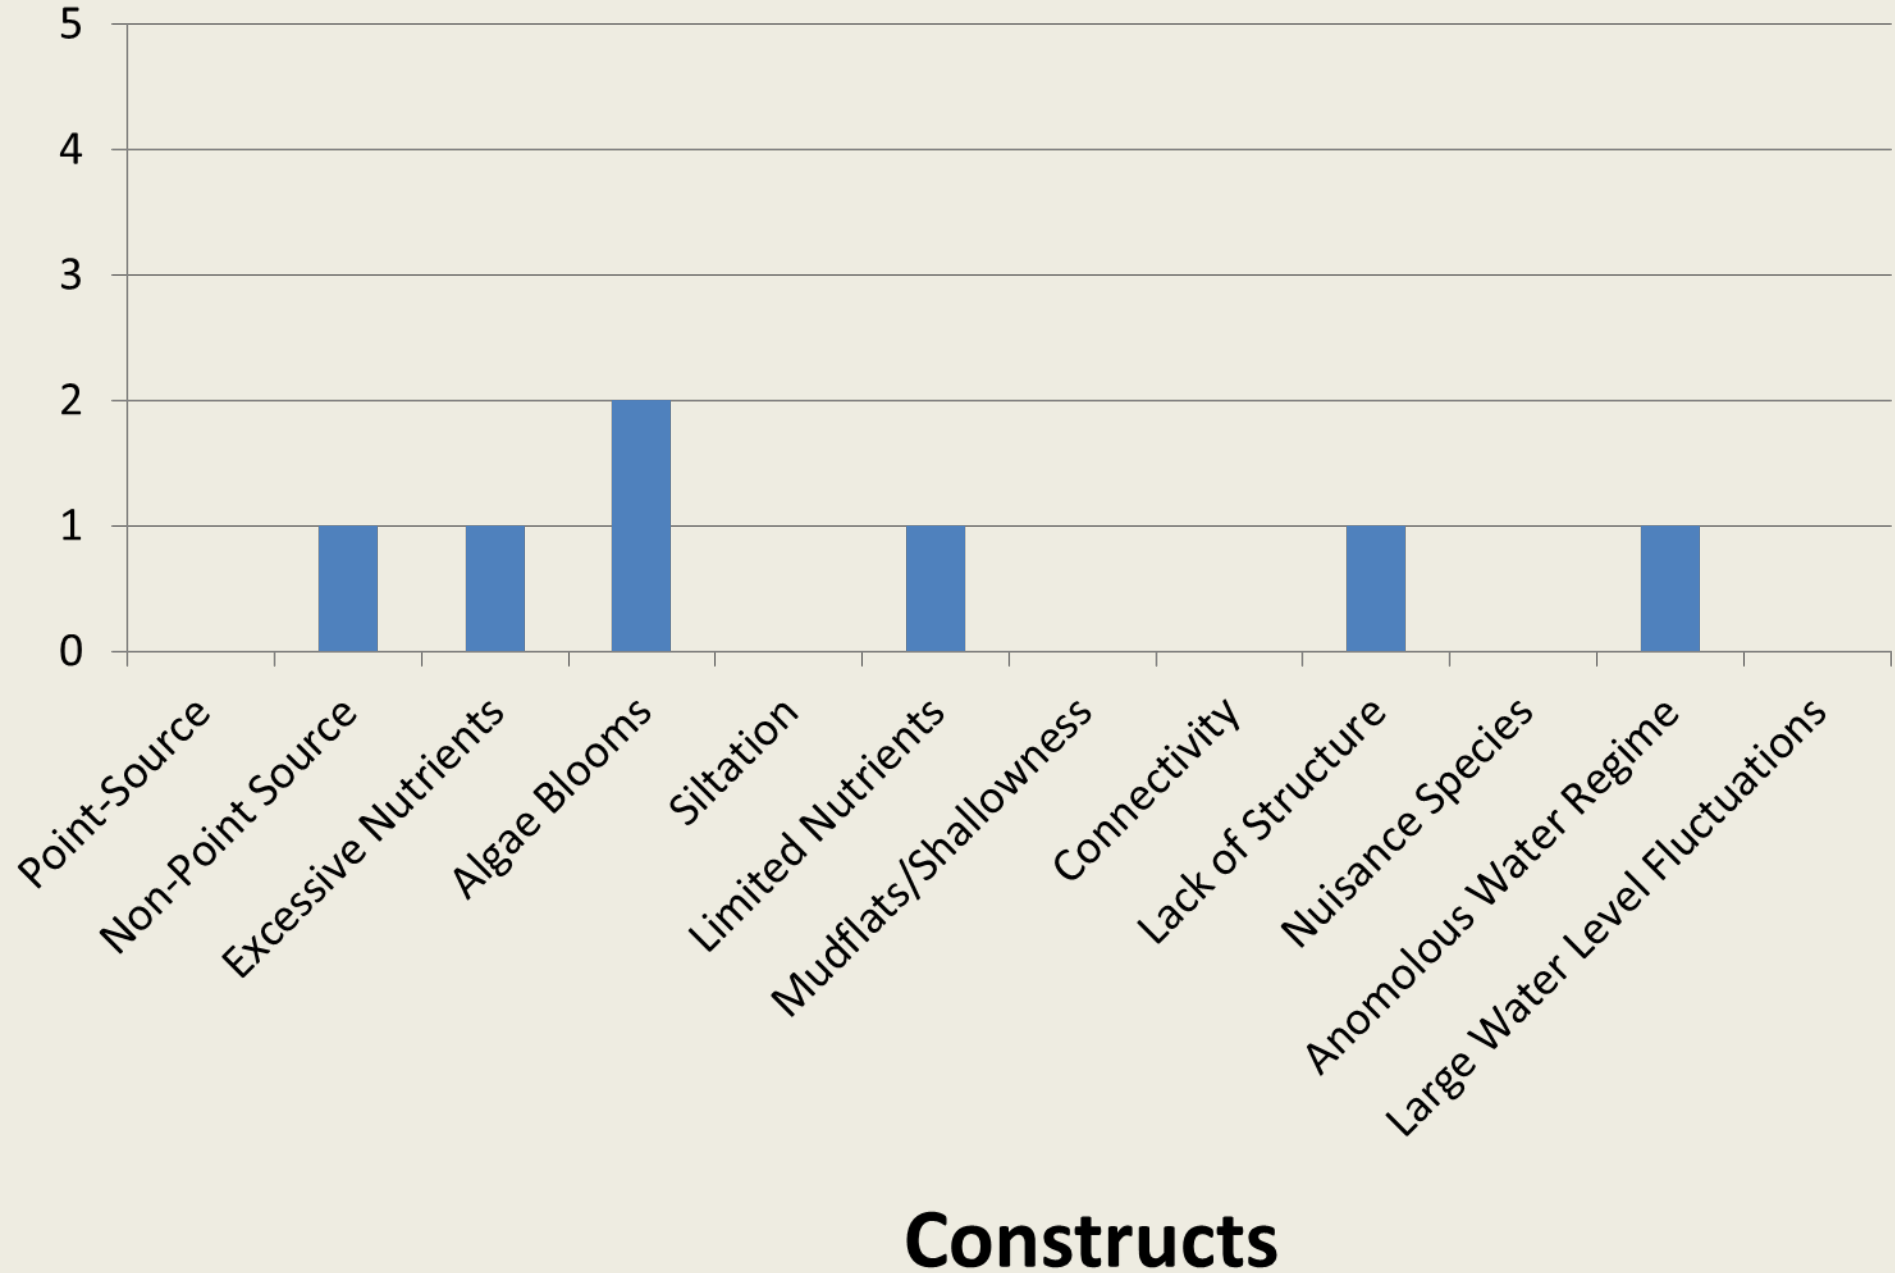

Starvation

Upper Stillwater

Matt Warner

Deer Creek

Pineview

Bear

Flaming Gorge

Scofield

Strawberry

Red Fleet