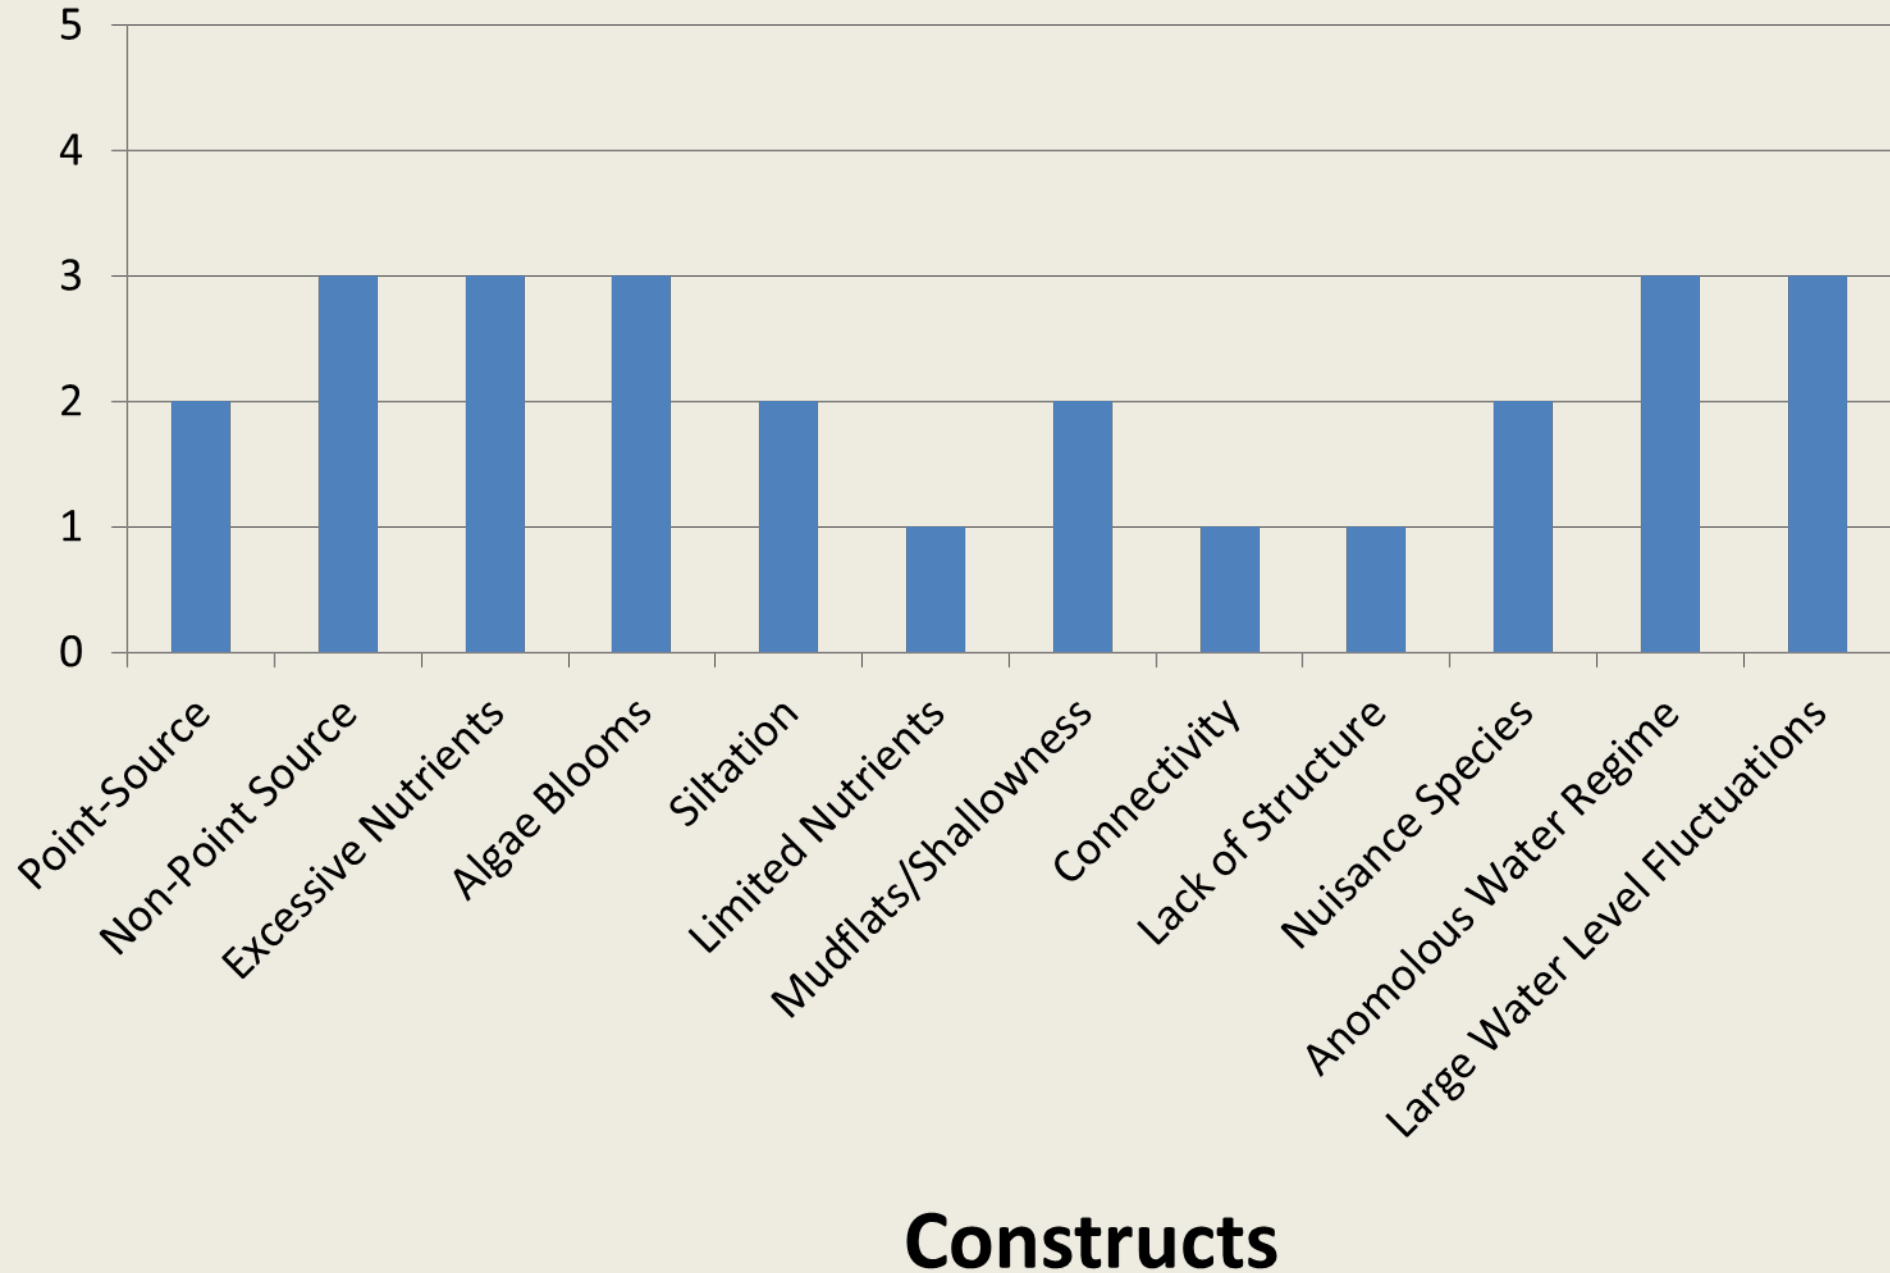

Starvation

Upper Stillwater

Matt Warner

Deer Creek

Pineview

Bear

Flaming Gorge

Scofield

Strawberry

Red Fleet