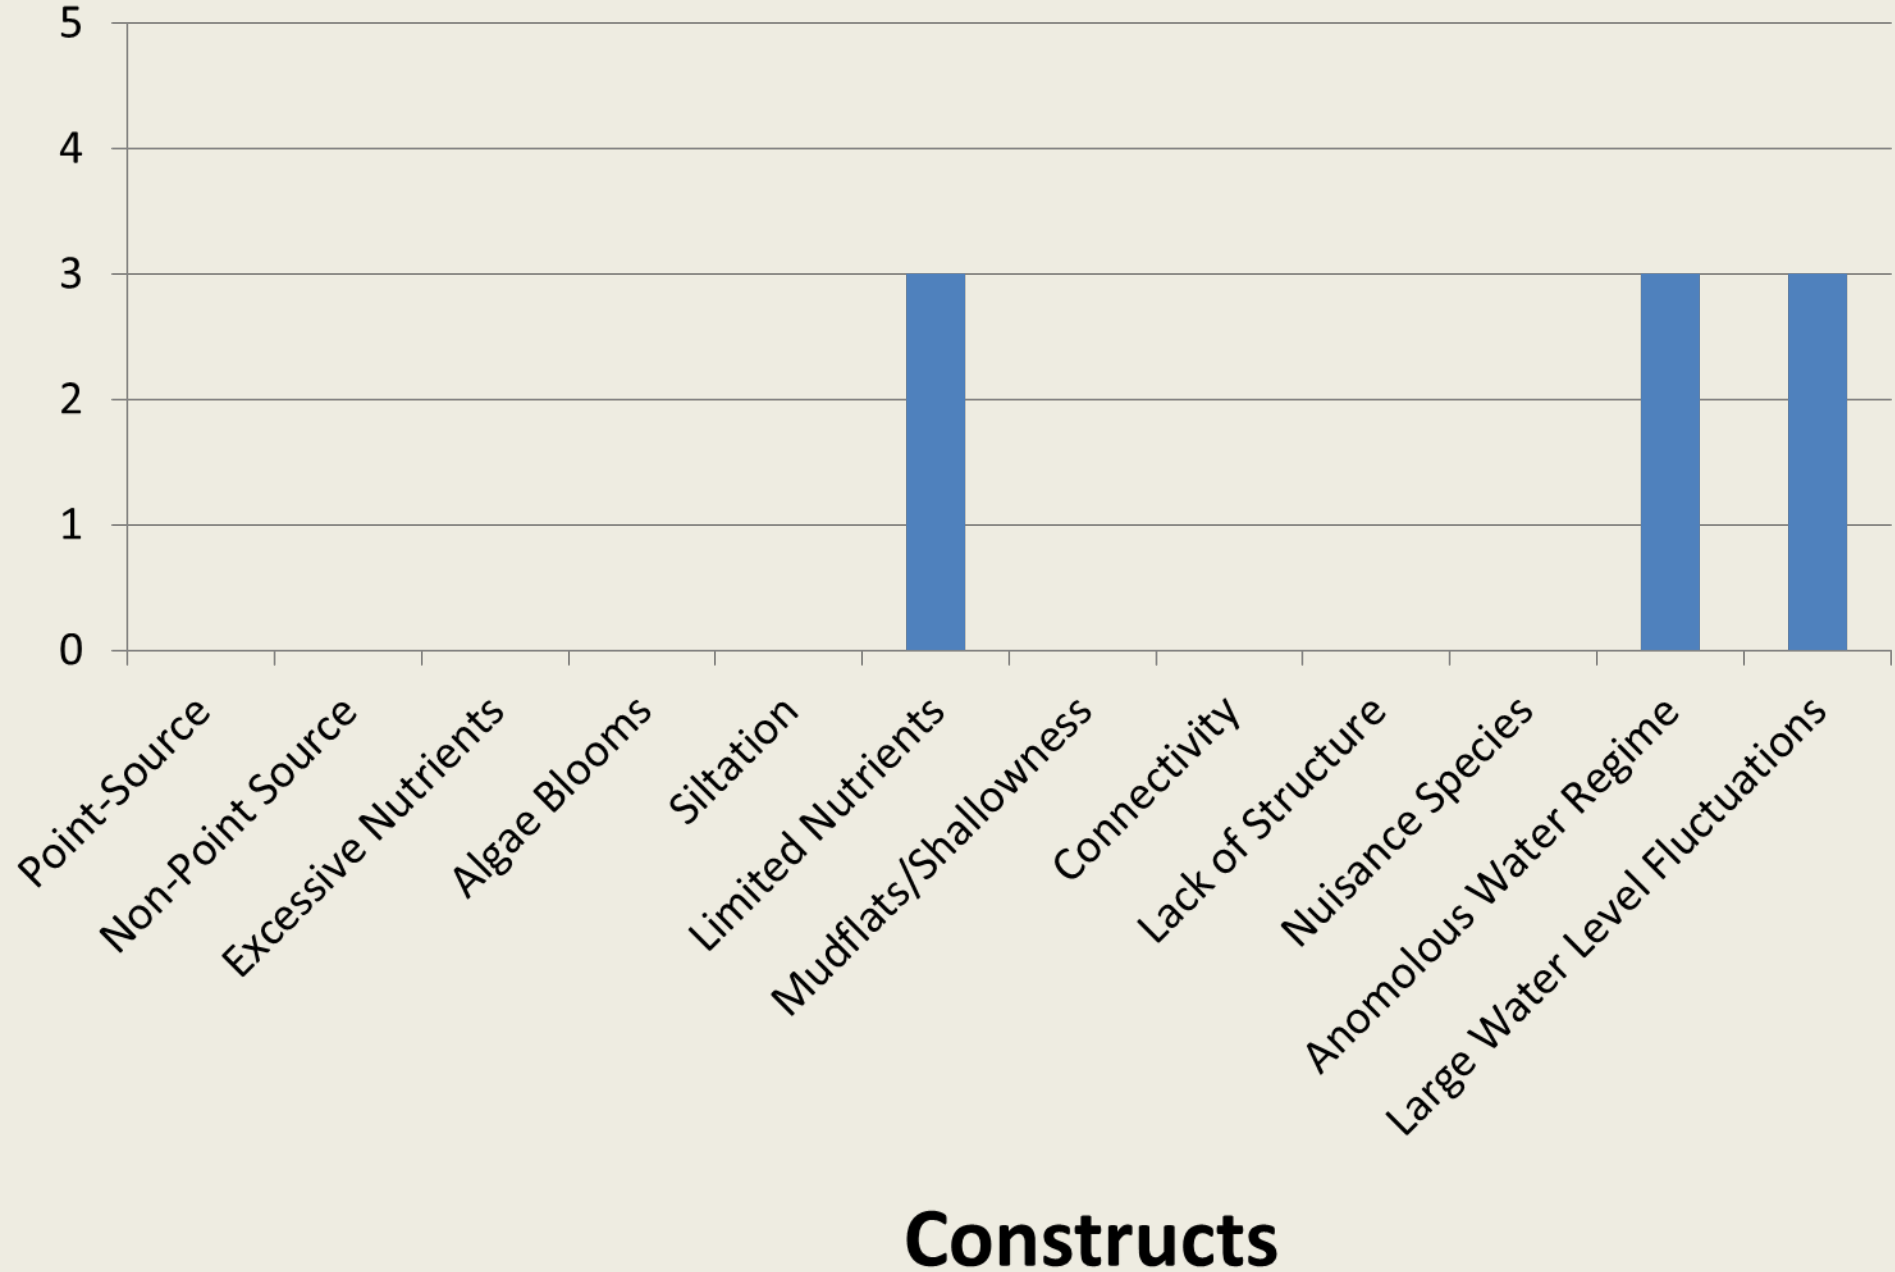

Starvation

Upper Stillwater

Matt Warner

Deer Creek

Pineview

Bear

Flaming Gorge

Scofield

Strawberry

Red Fleet