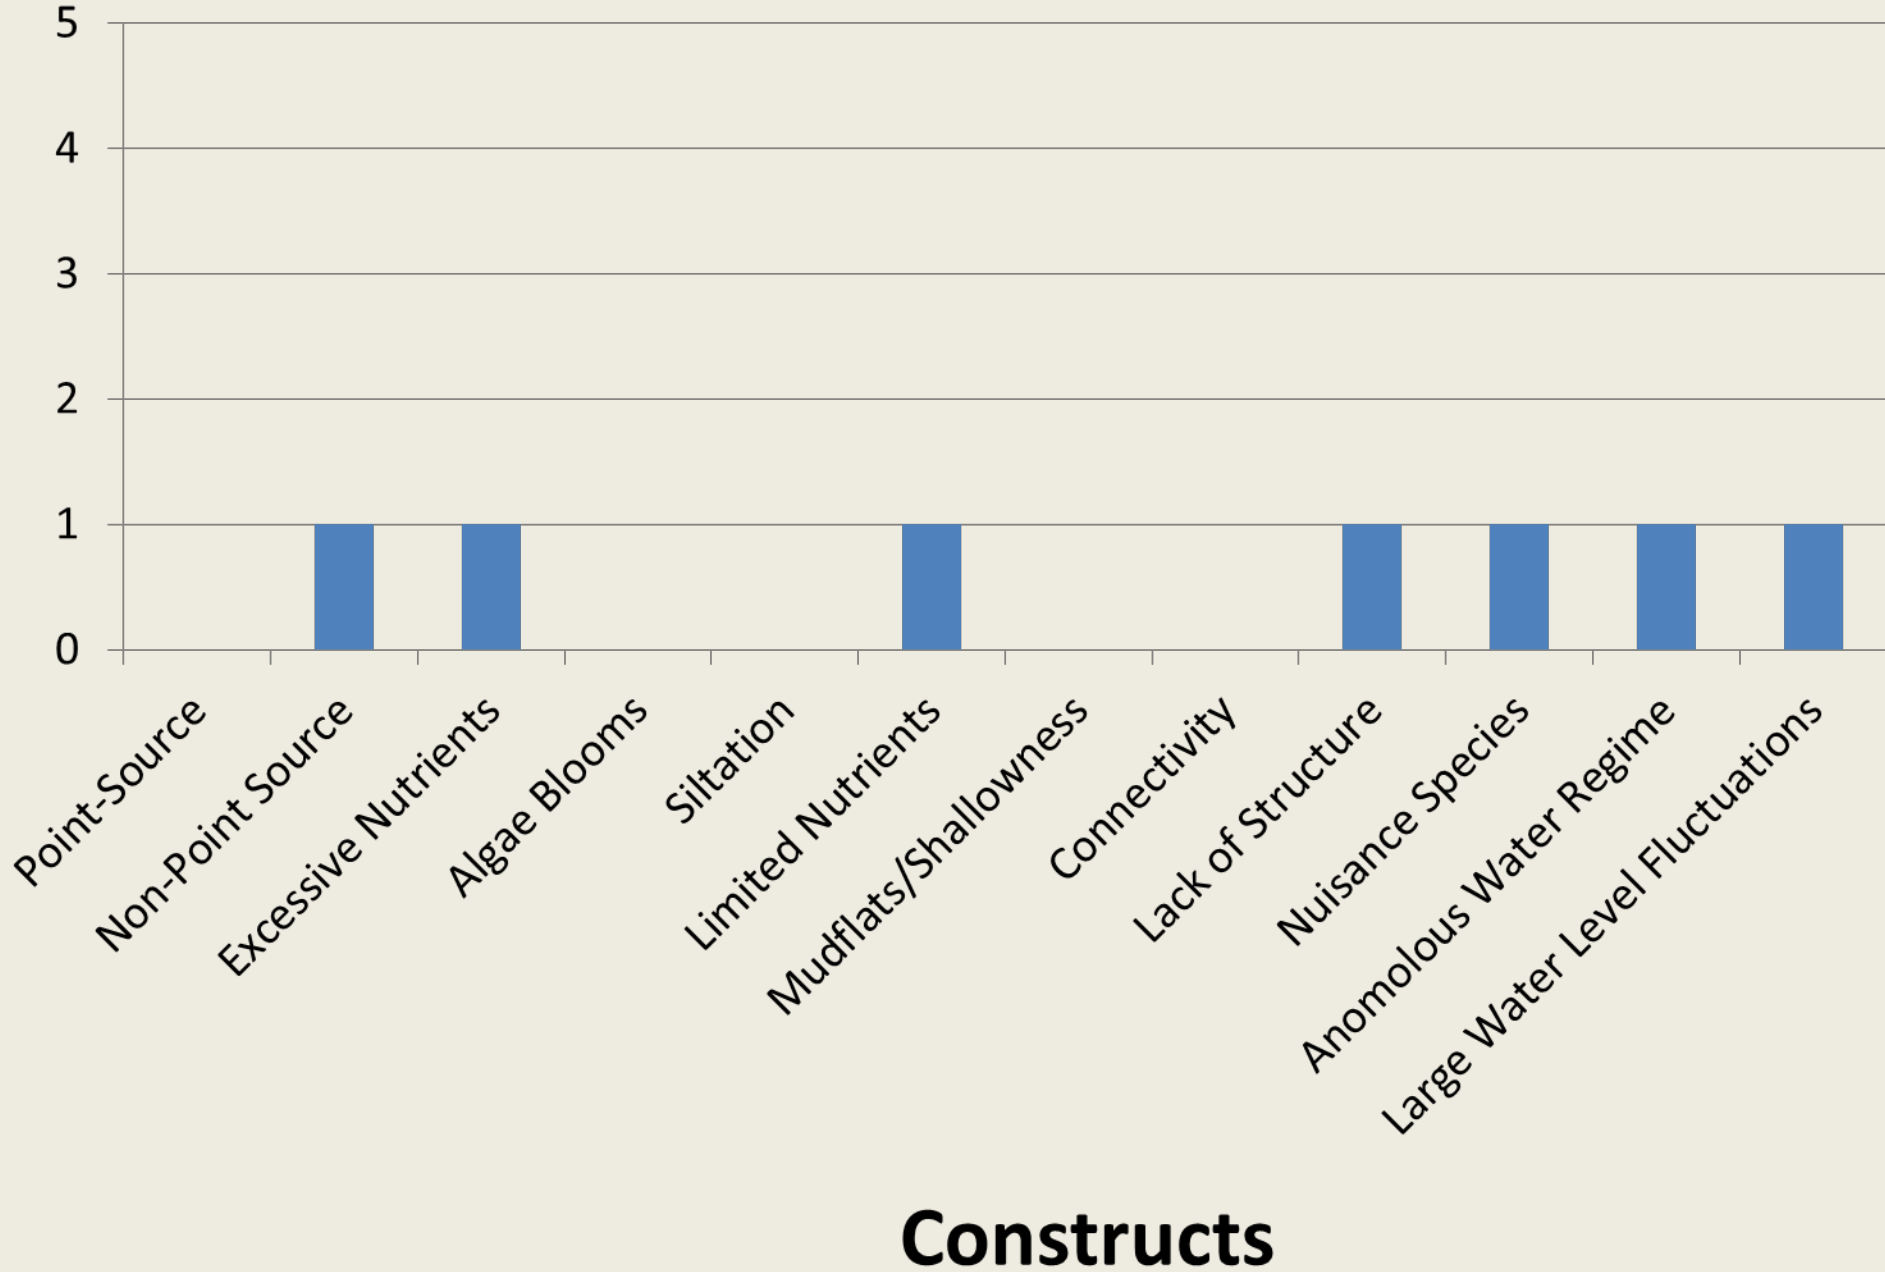

Starvation

Upper Stillwater

Matt Warner

Deer Creek

Pineview

Bear

Flaming Gorge

Scofield

Strawberry

Red Fleet