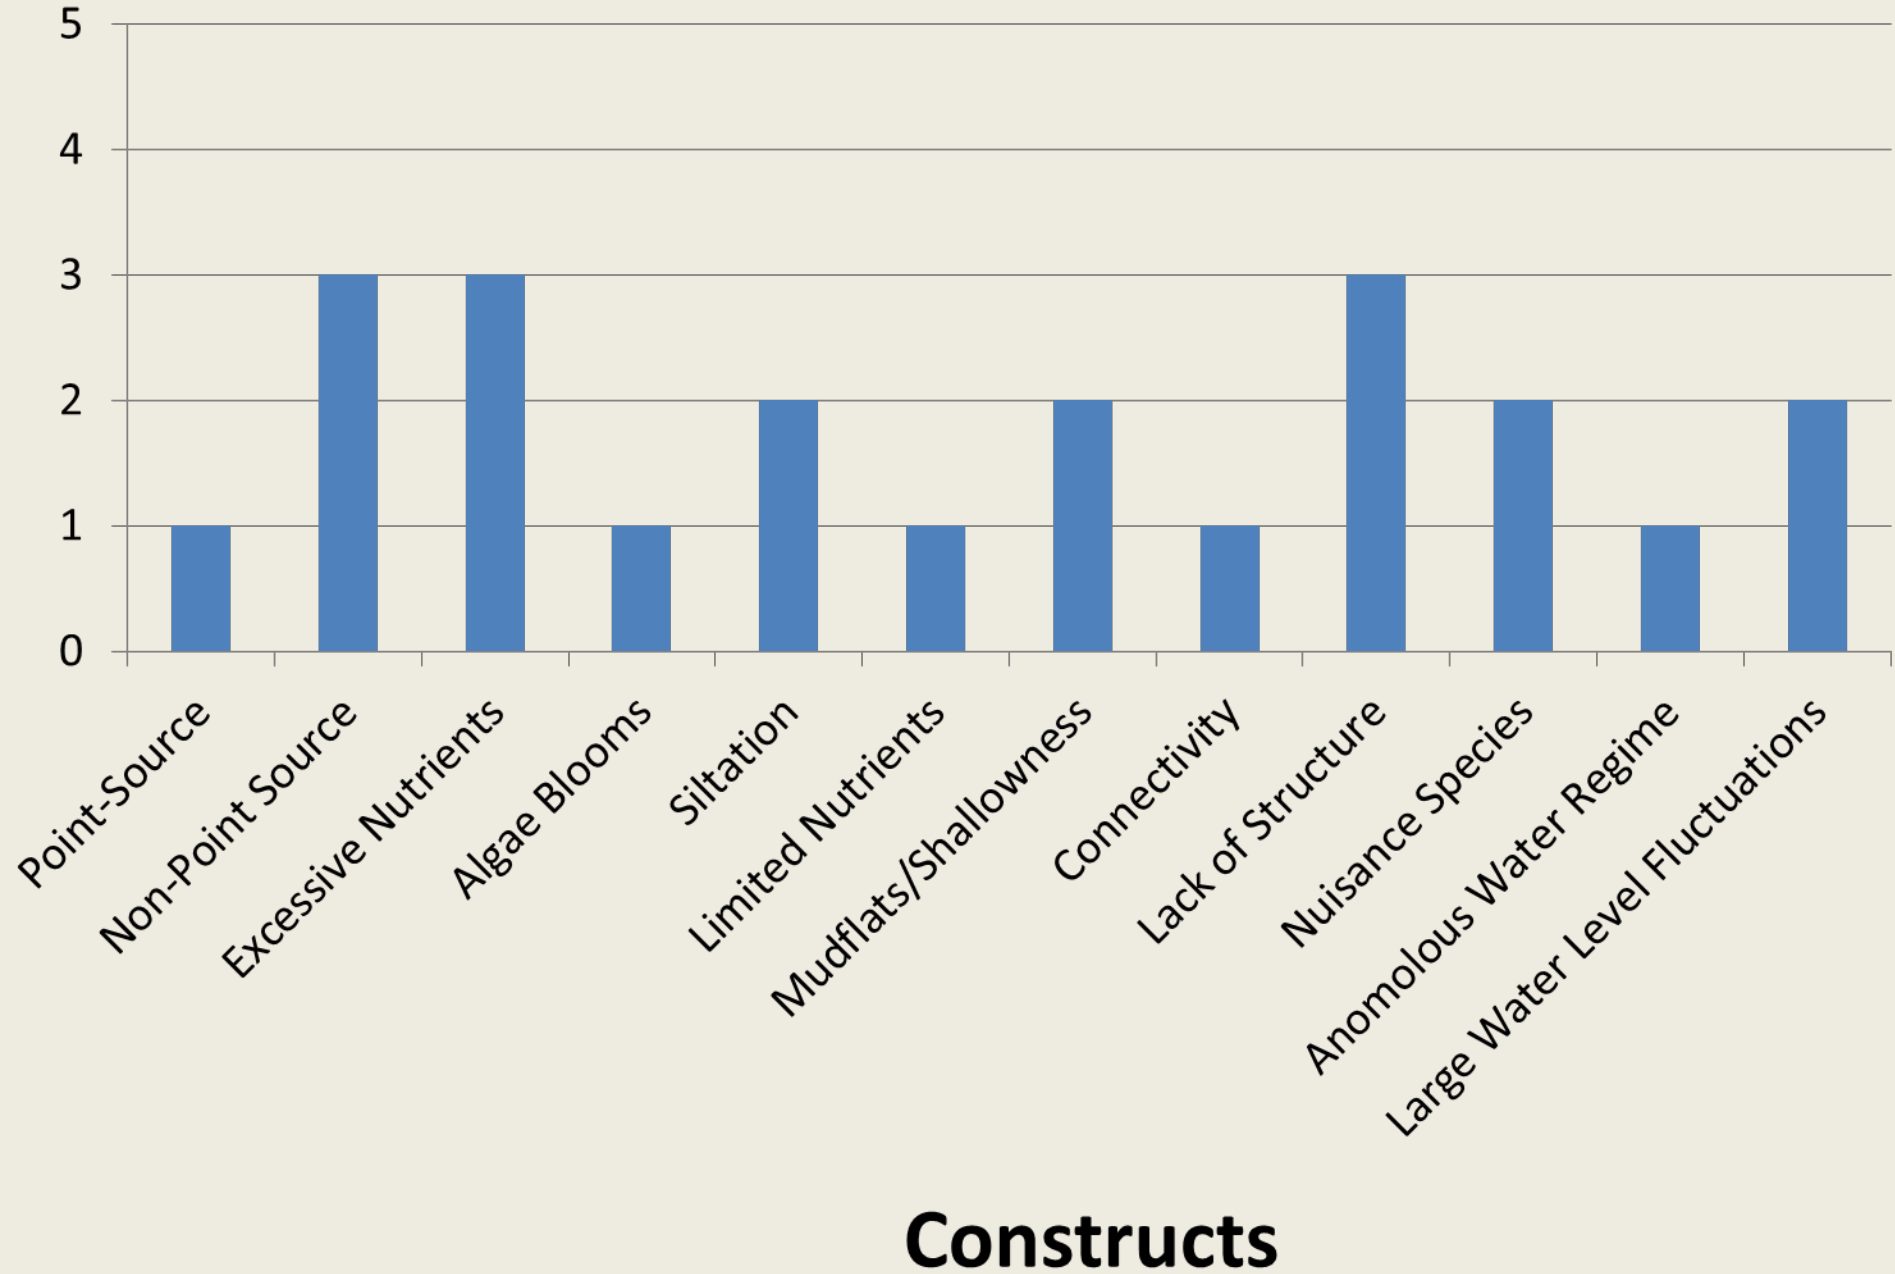

Starvation

Upper Stillwater

Matt Warner

Deer Creek

Pineview

Bear

Flaming Gorge

Scofield

Strawberry

Red Fleet