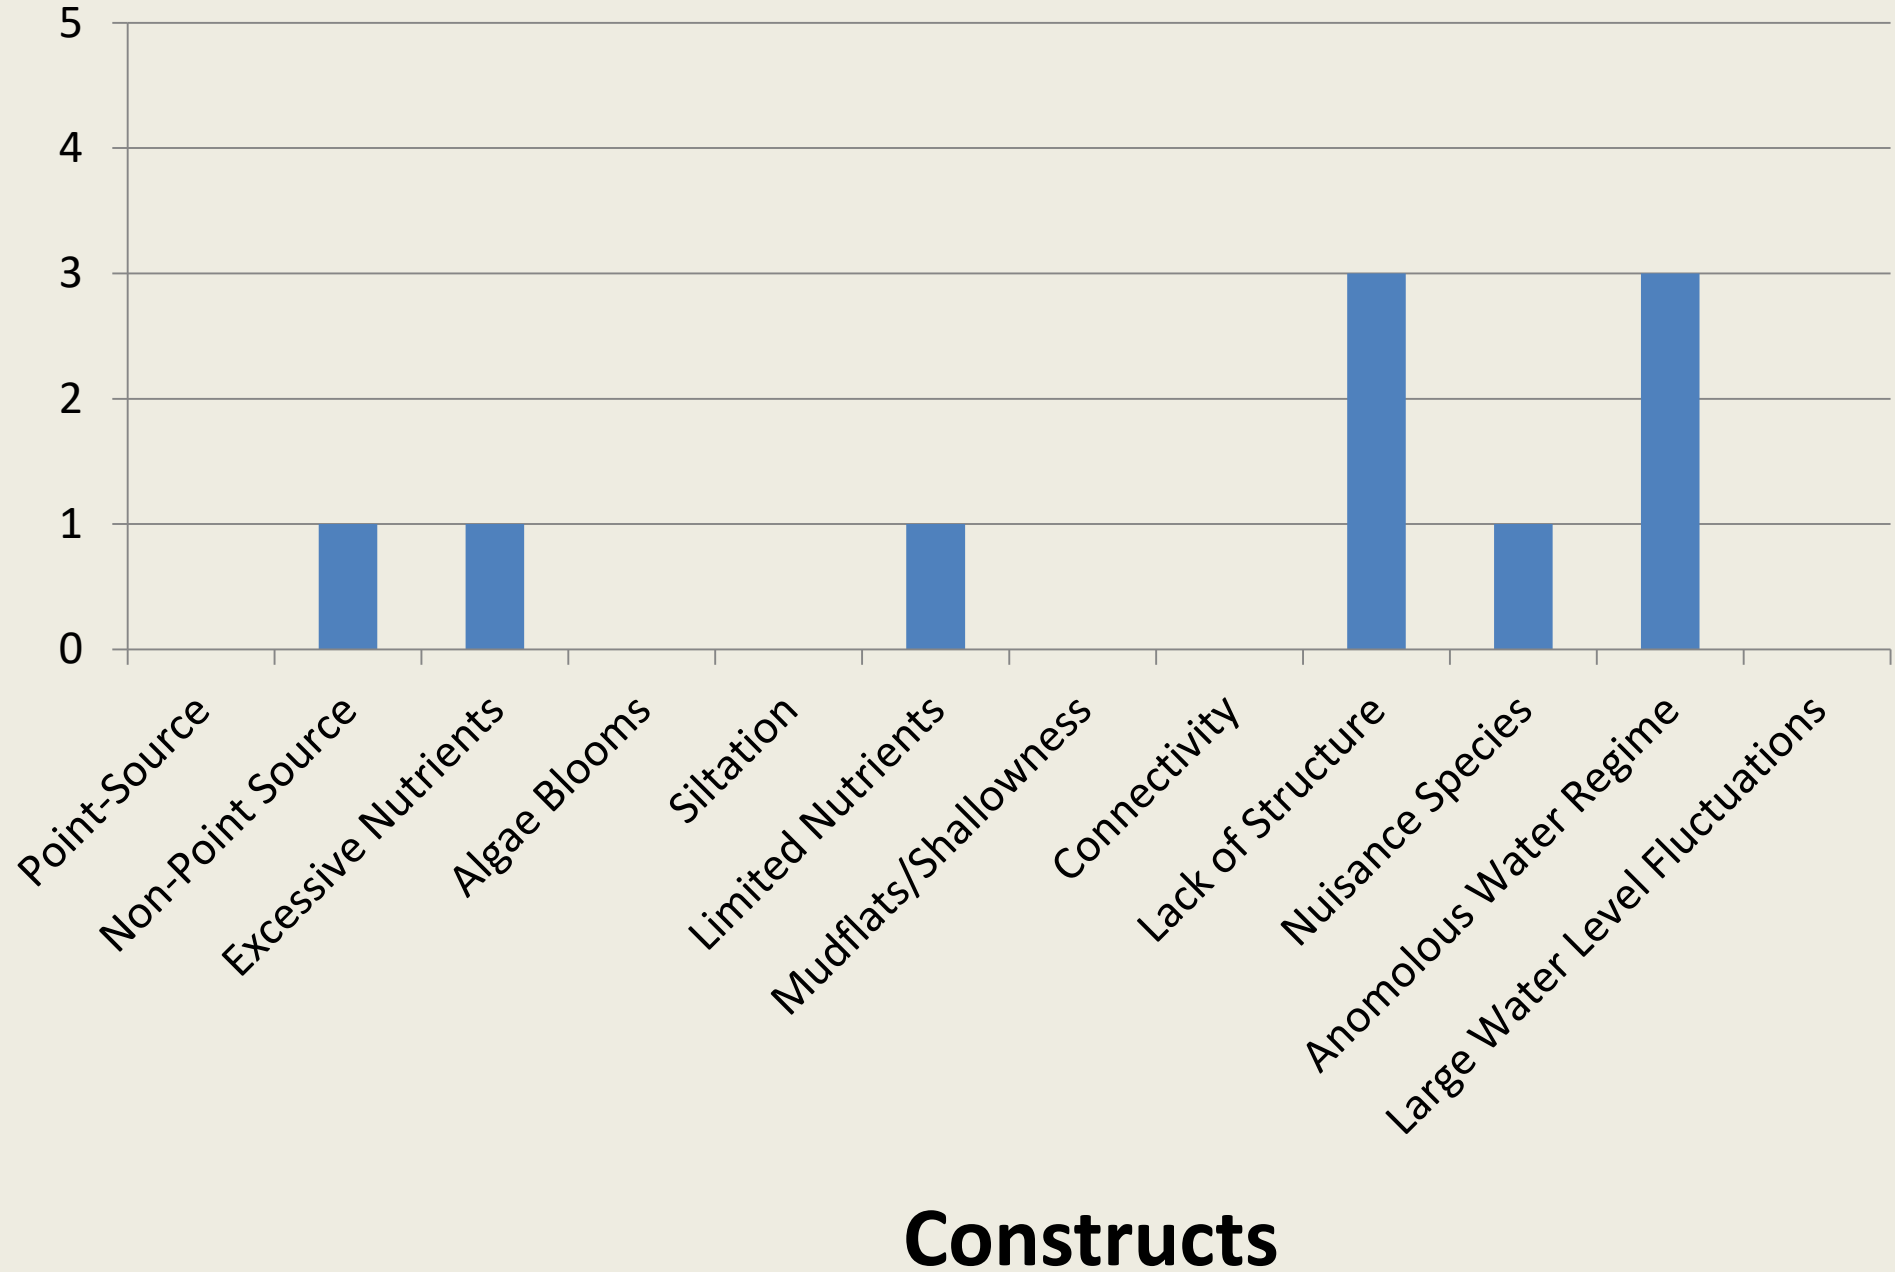

Norrell

Overcup

Poinsett

Sequoyah

Beaver Fork

Winona

Lee Creek

SWEPCO

Upper White Oak

Lower White Oak

Ludwig

Millwood

Greenson

Nimrod

Norfolk

Ozark City

Hinkle

Catherine

Frierson

Storm Creek

Sugar Loaf

Tri-County

Irons Fork

Booneville City

Dumas Pool

Saracen

Ouachita

Bois d'Arc

Barnett

Conway