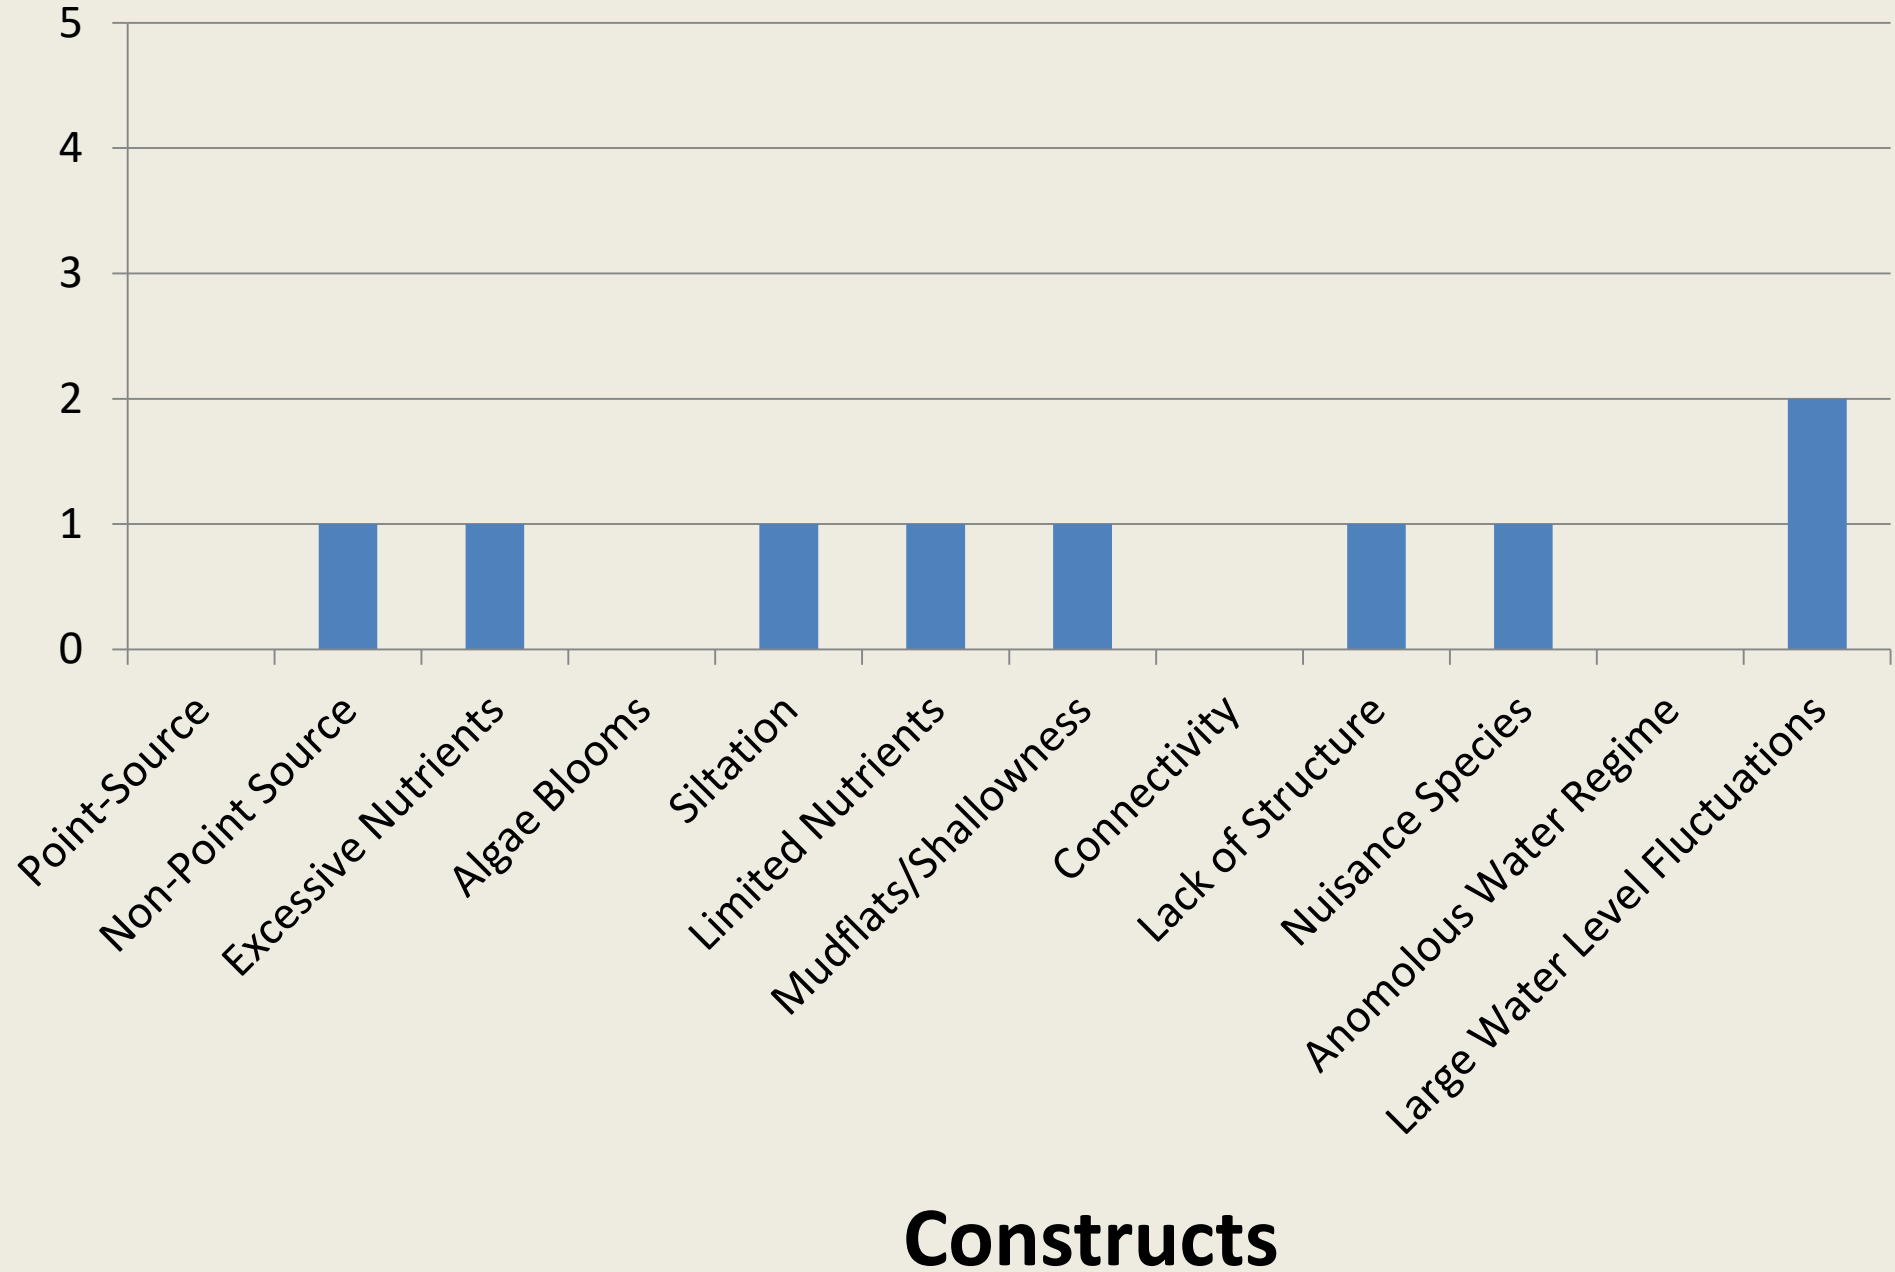

Norrell

Overcup

Poinsett

Sequoyah

Beaver Fork

Winona

Lee Creek

SWEPCO

Upper White Oak

Lower White Oak

Ludwig

Millwood

Greenson

Nimrod

Norfolk

Ozark City

Hinkle

Catherine

Frierson

Storm Creek

Sugar Loaf

Tri-County

Irons Fork

Booneville City

Dumas Pool

Saracen

Ouachita

Bois d'Arc

Barnett

Conway