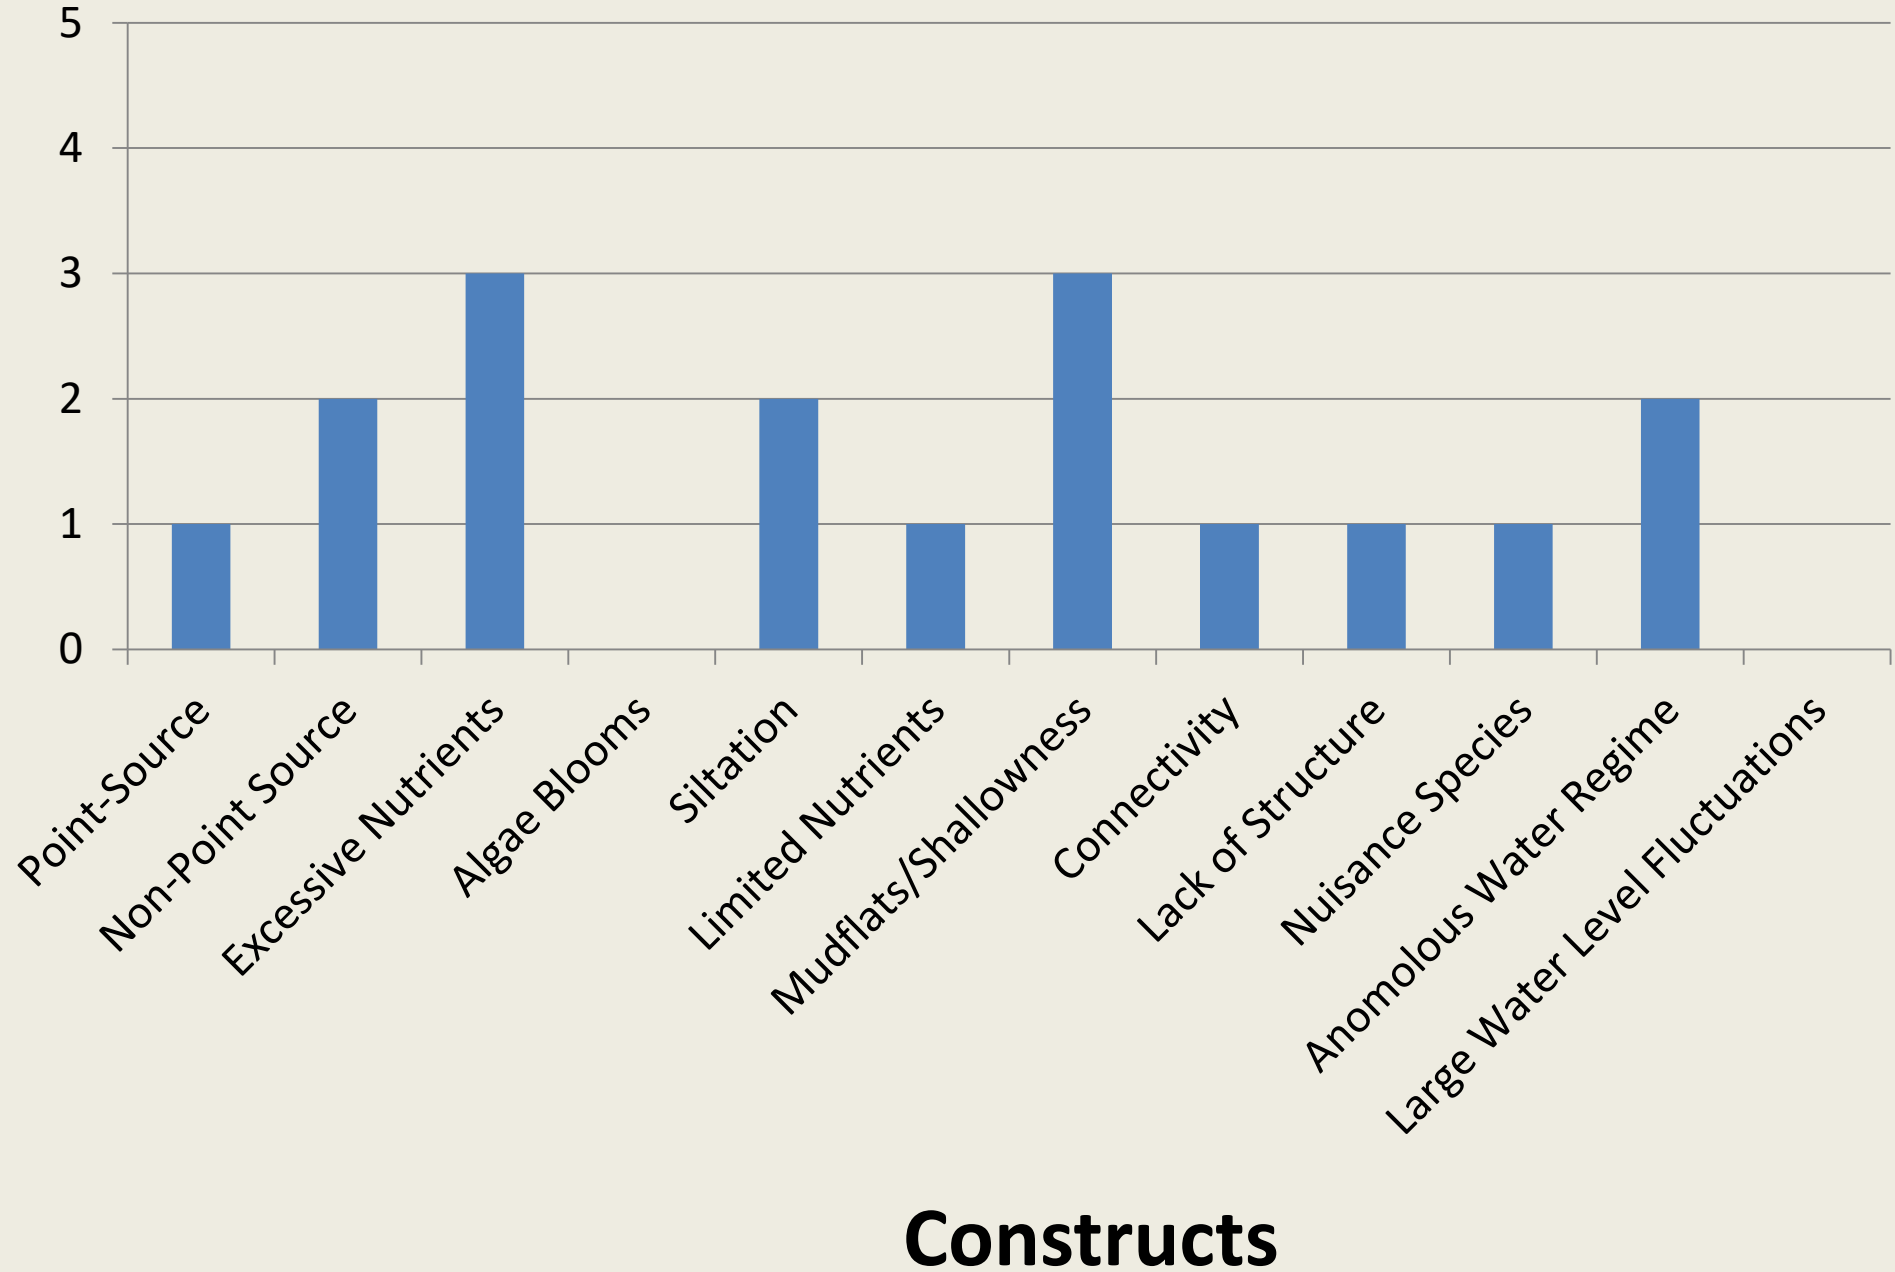

Norrell

Overcup

Poinsett

Sequoyah

Beaver Fork

Winona

Lee Creek

SWEPCO

Upper White Oak

Lower White Oak

Ludwig

Millwood

Greenson

Nimrod

Norfolk

Ozark City

Hinkle

Catherine

Frierson

Storm Creek

Sugar Loaf

Tri-County

Irons Fork

Booneville City

Dumas Pool

Saracen

Ouachita

Bois d'Arc

Barnett

Conway