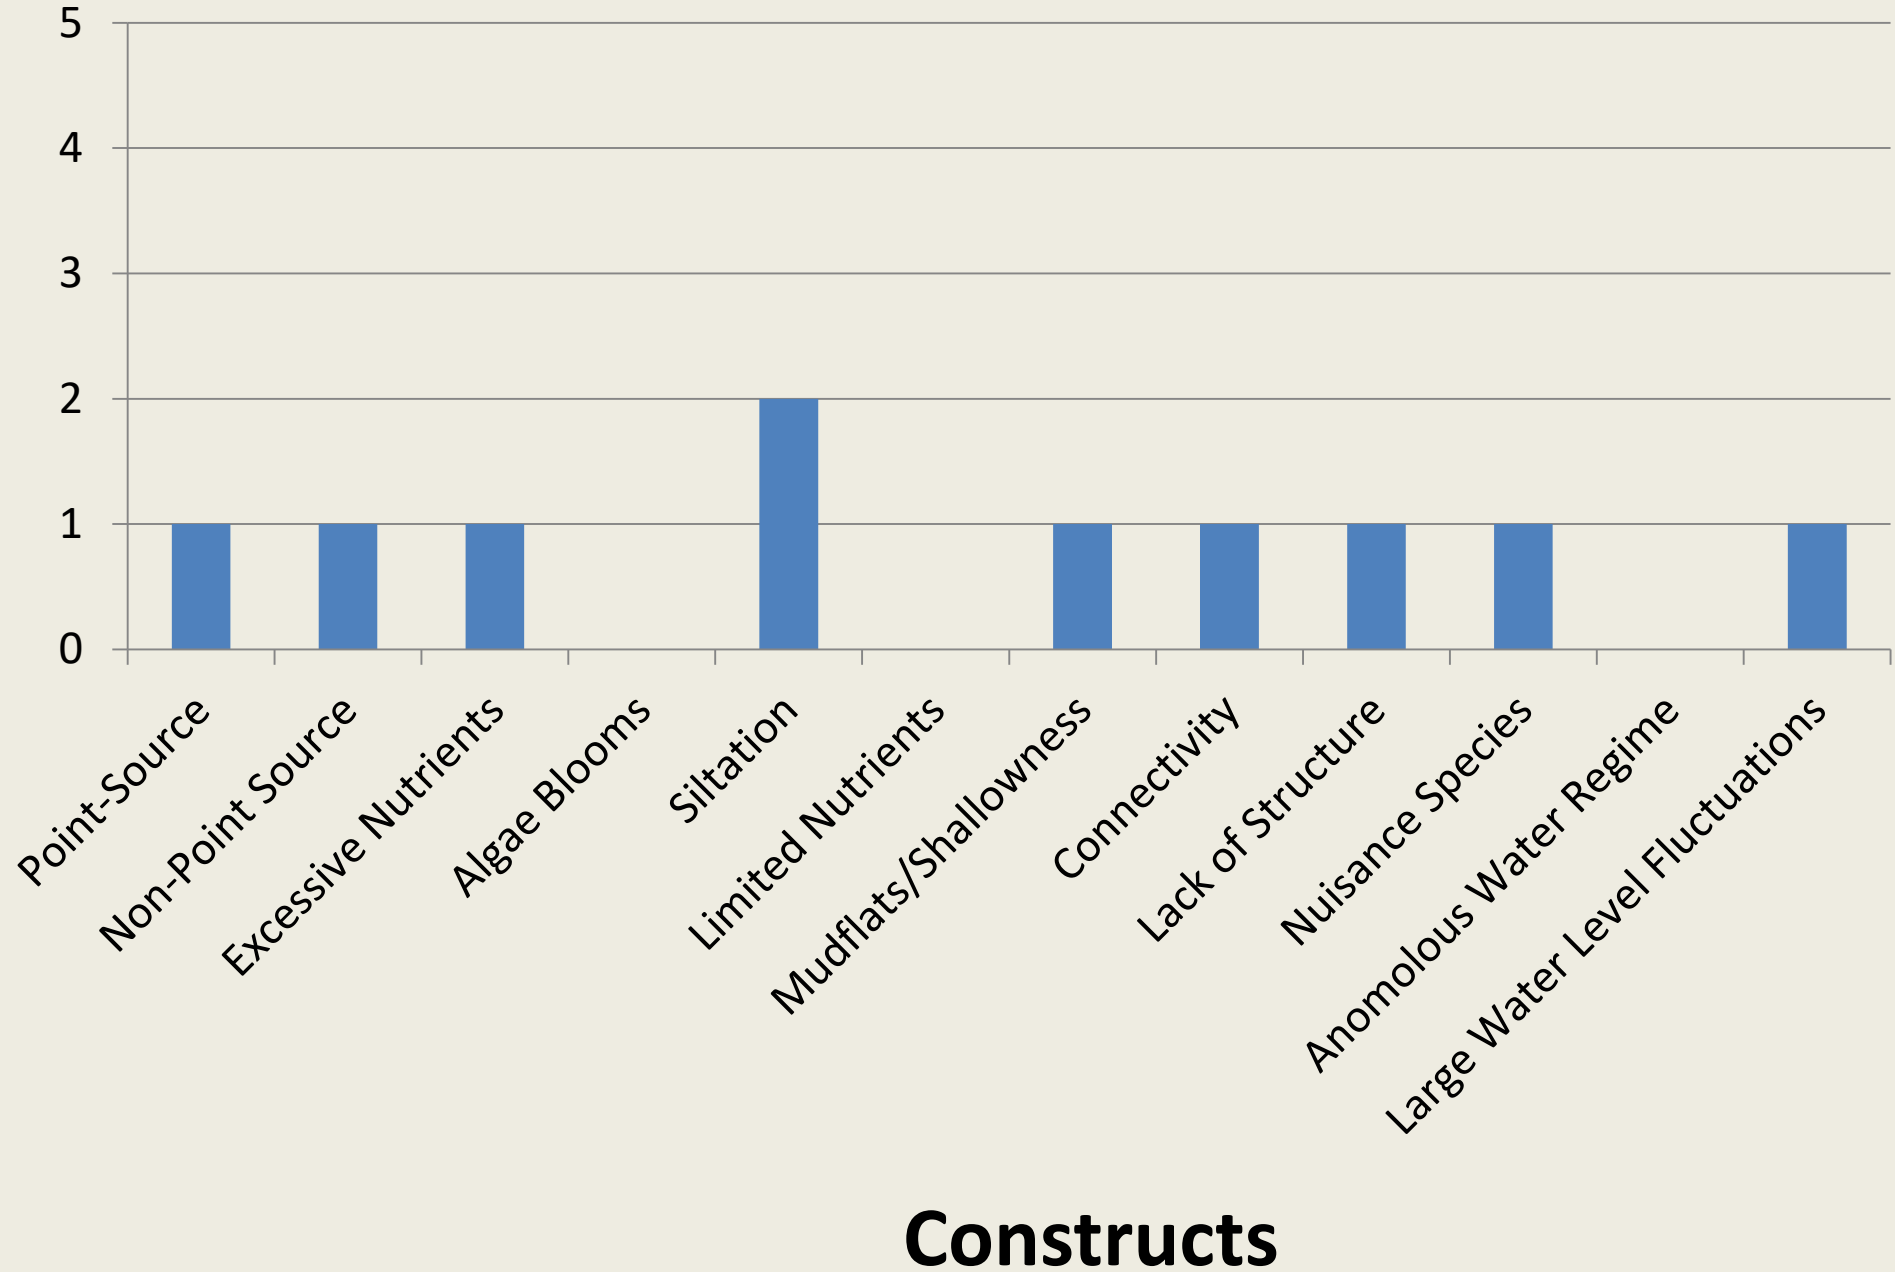

Norrell

Overcup

Poinsett

Sequoyah

Beaver Fork

Winona

Lee Creek

SWEPCO

Upper White Oak

Lower White Oak

Ludwig

Millwood

Greenson

Nimrod

Norfolk

Ozark City

Hinkle

Catherine

Frierson

Storm Creek

Sugar Loaf

Tri-County

Irons Fork

Booneville City

Dumas Pool

Saracen

Ouachita

Bois d'Arc

Barnett

Conway