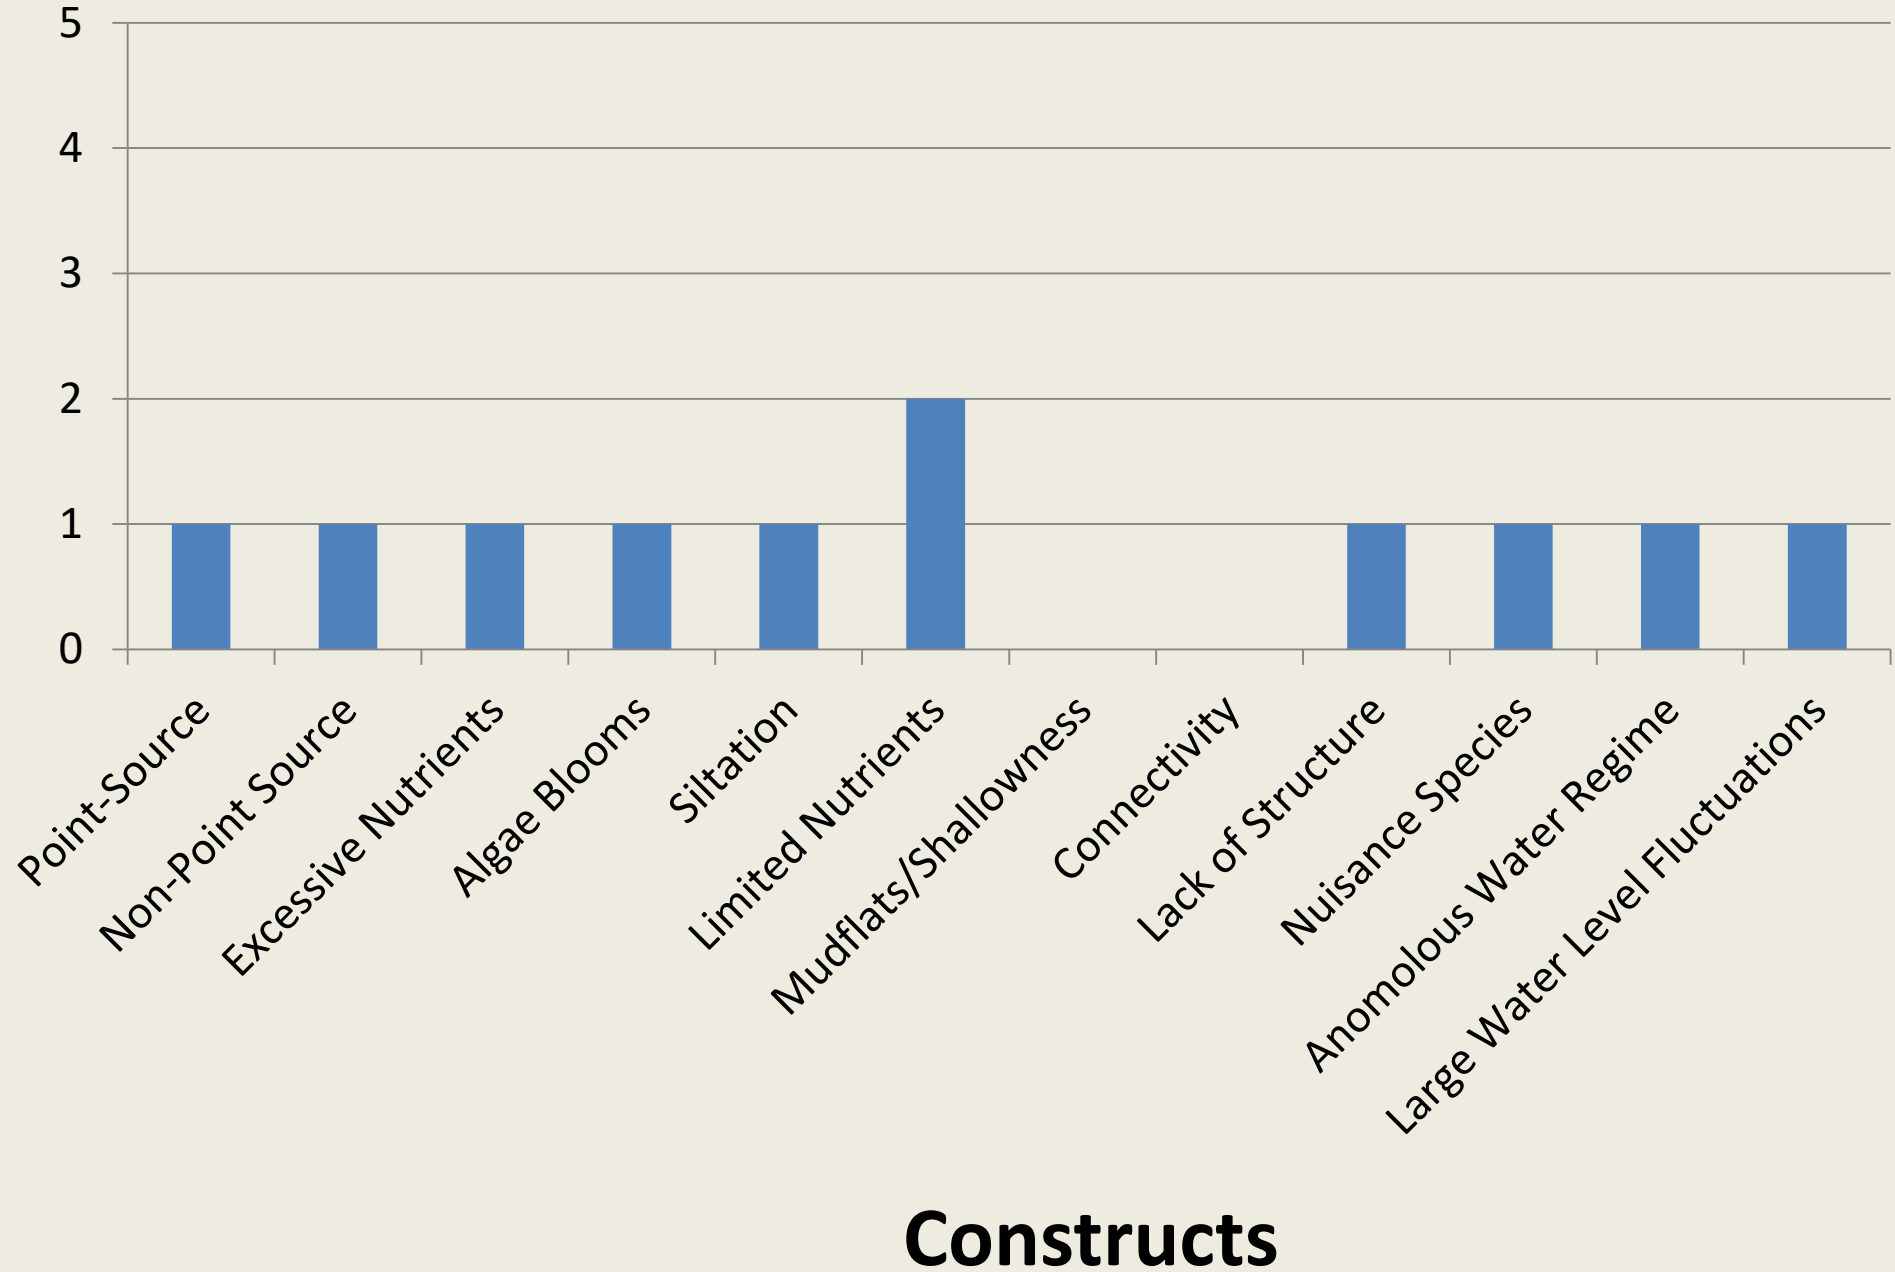

Norrell

Overcup

Poinsett

Sequoyah

Beaver Fork

Winona

Lee Creek

SWEPCO

Upper White Oak

Lower White Oak

Ludwig

Millwood

Greenson

Nimrod

Norfolk

Ozark City

Hinkle

Catherine

Frierson

Storm Creek

Sugar Loaf

Tri-County

Irons Fork

Booneville City

Dumas Pool

Saracen

Ouachita

Bois d'Arc

Barnett

Conway