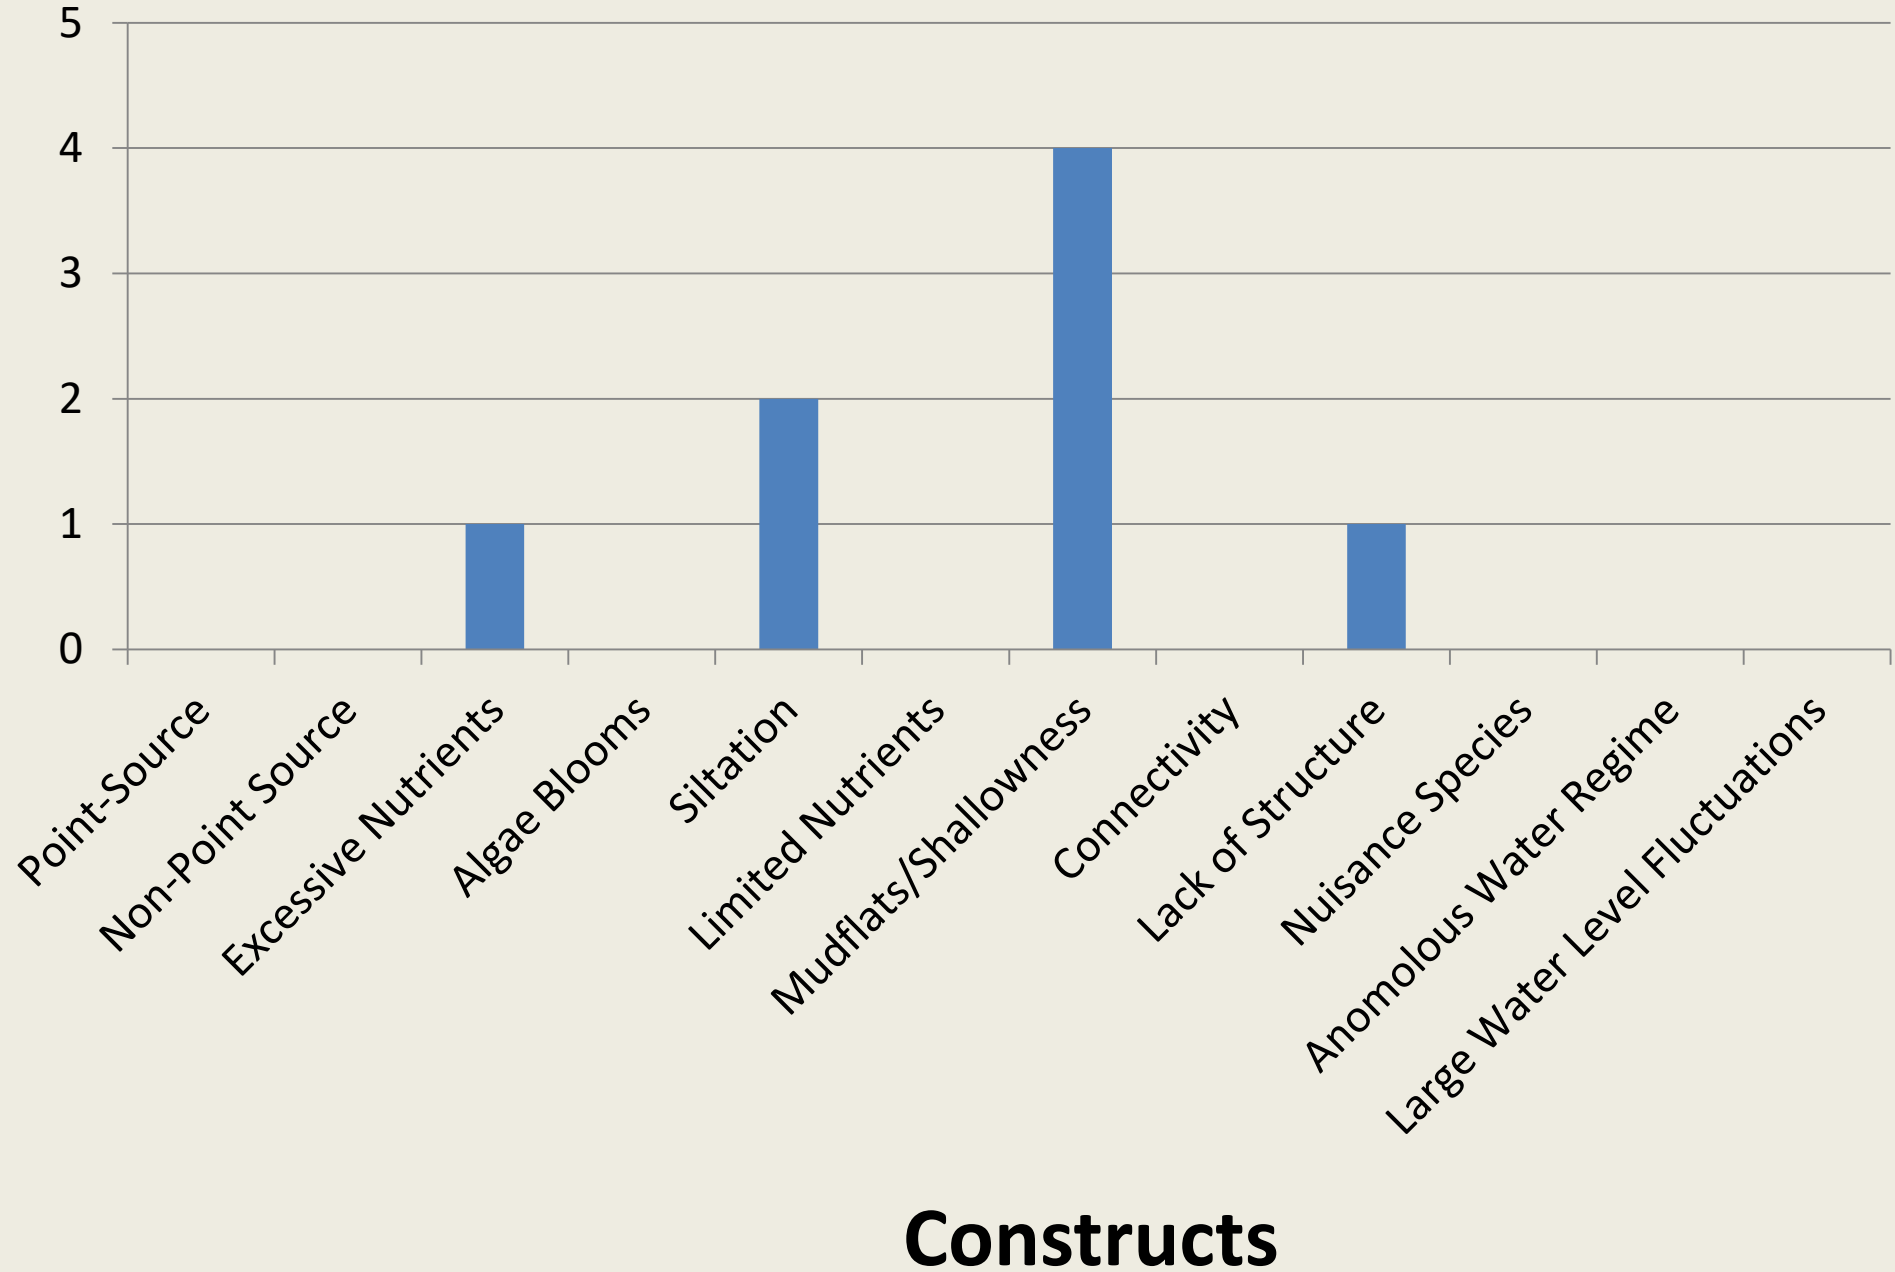

Norrell

Overcup

Poinsett

Sequoyah

Beaver Fork

Winona

Lee Creek

SWEPCO

Upper White Oak

Lower White Oak

Ludwig

Millwood

Greenson

Nimrod

Norfolk

Ozark City

Hinkle

Catherine

Frierson

Storm Creek

Sugar Loaf

Tri-County

Irons Fork

Booneville City

Dumas Pool

Saracen

Ouachita

Bois d'Arc

Barnett

Conway