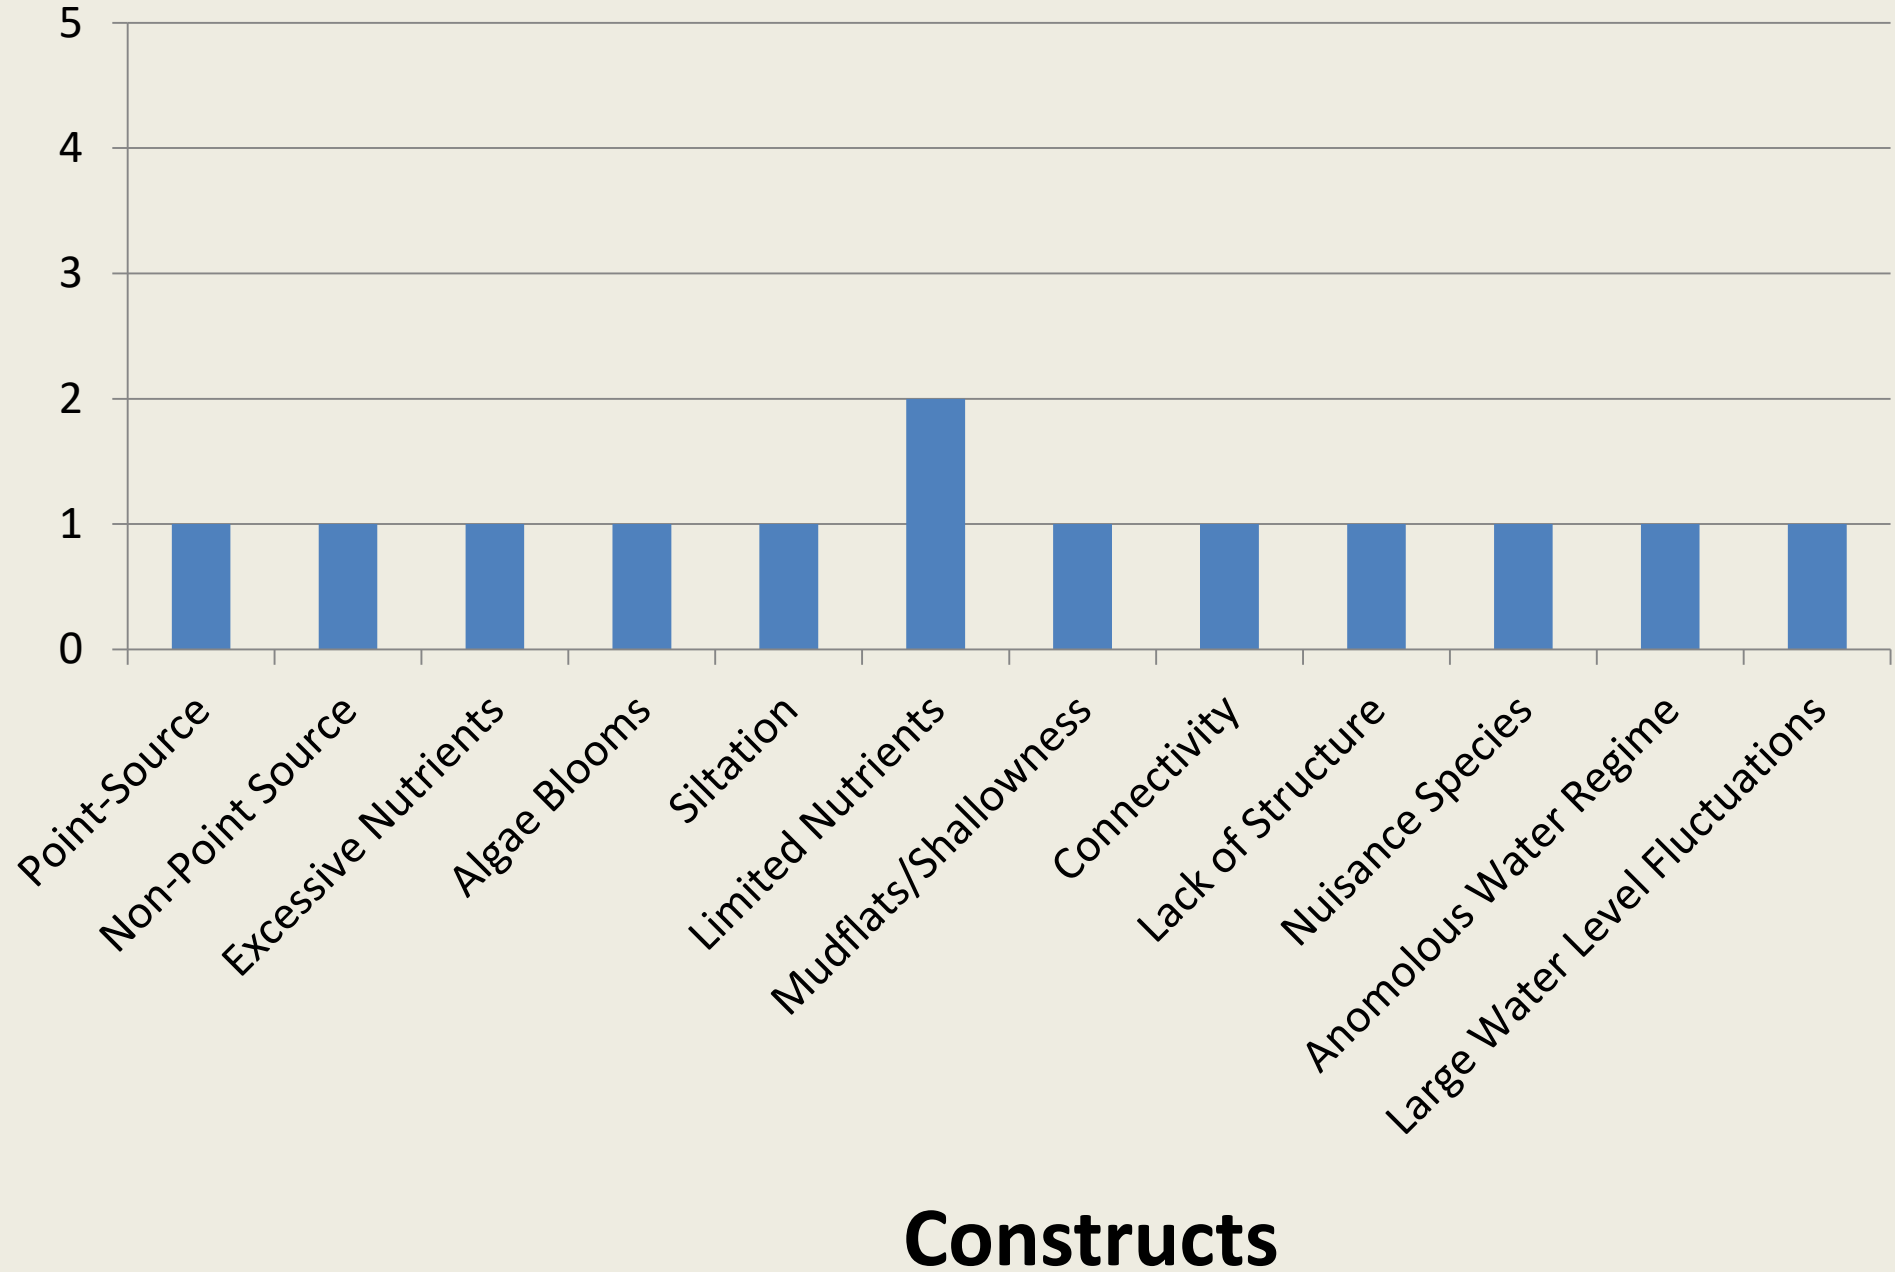

Norrell

Overcup

Poinsett

Sequoyah

Beaver Fork

Winona

Lee Creek

SWEPCO

Upper White Oak

Lower White Oak

Ludwig

Millwood

Greenson

Nimrod

Norfolk

Ozark City

Hinkle

Catherine

Frierson

Storm Creek

Sugar Loaf

Tri-County

Irons Fork

Booneville City

Dumas Pool

Saracen

Ouachita

Bois d'Arc

Barnett

Conway