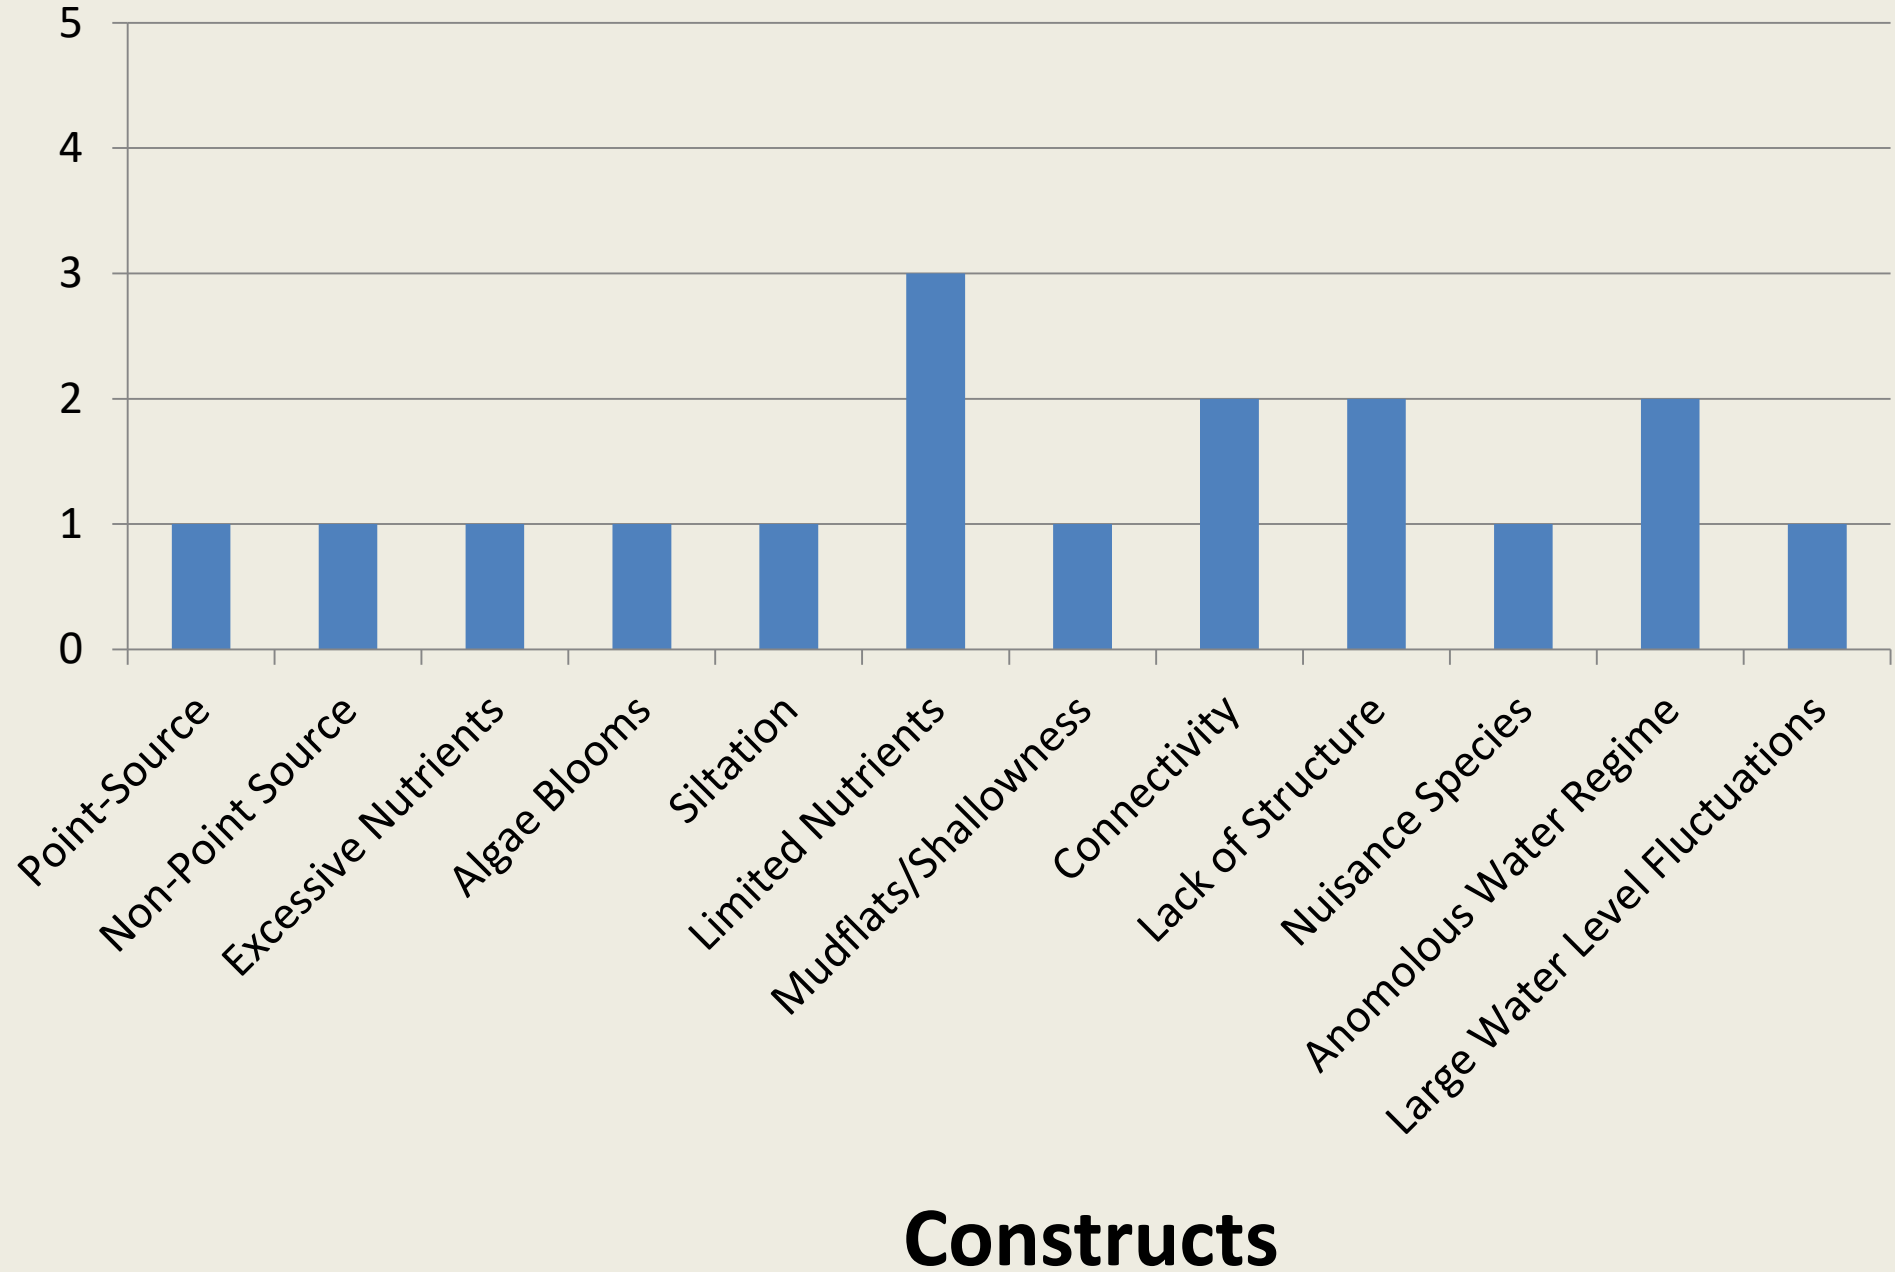

Norrell

Overcup

Poinsett

Sequoyah

Beaver Fork

Winona

Lee Creek

SWEPCO

Upper White Oak

Lower White Oak

Ludwig

Millwood

Greenson

Nimrod

Norfolk

Ozark City

Hinkle

Catherine

Frierson

Storm Creek

Sugar Loaf

Tri-County

Irons Fork

Booneville City

Dumas Pool

Saracen

Ouachita

Bois d'Arc

Barnett

Conway