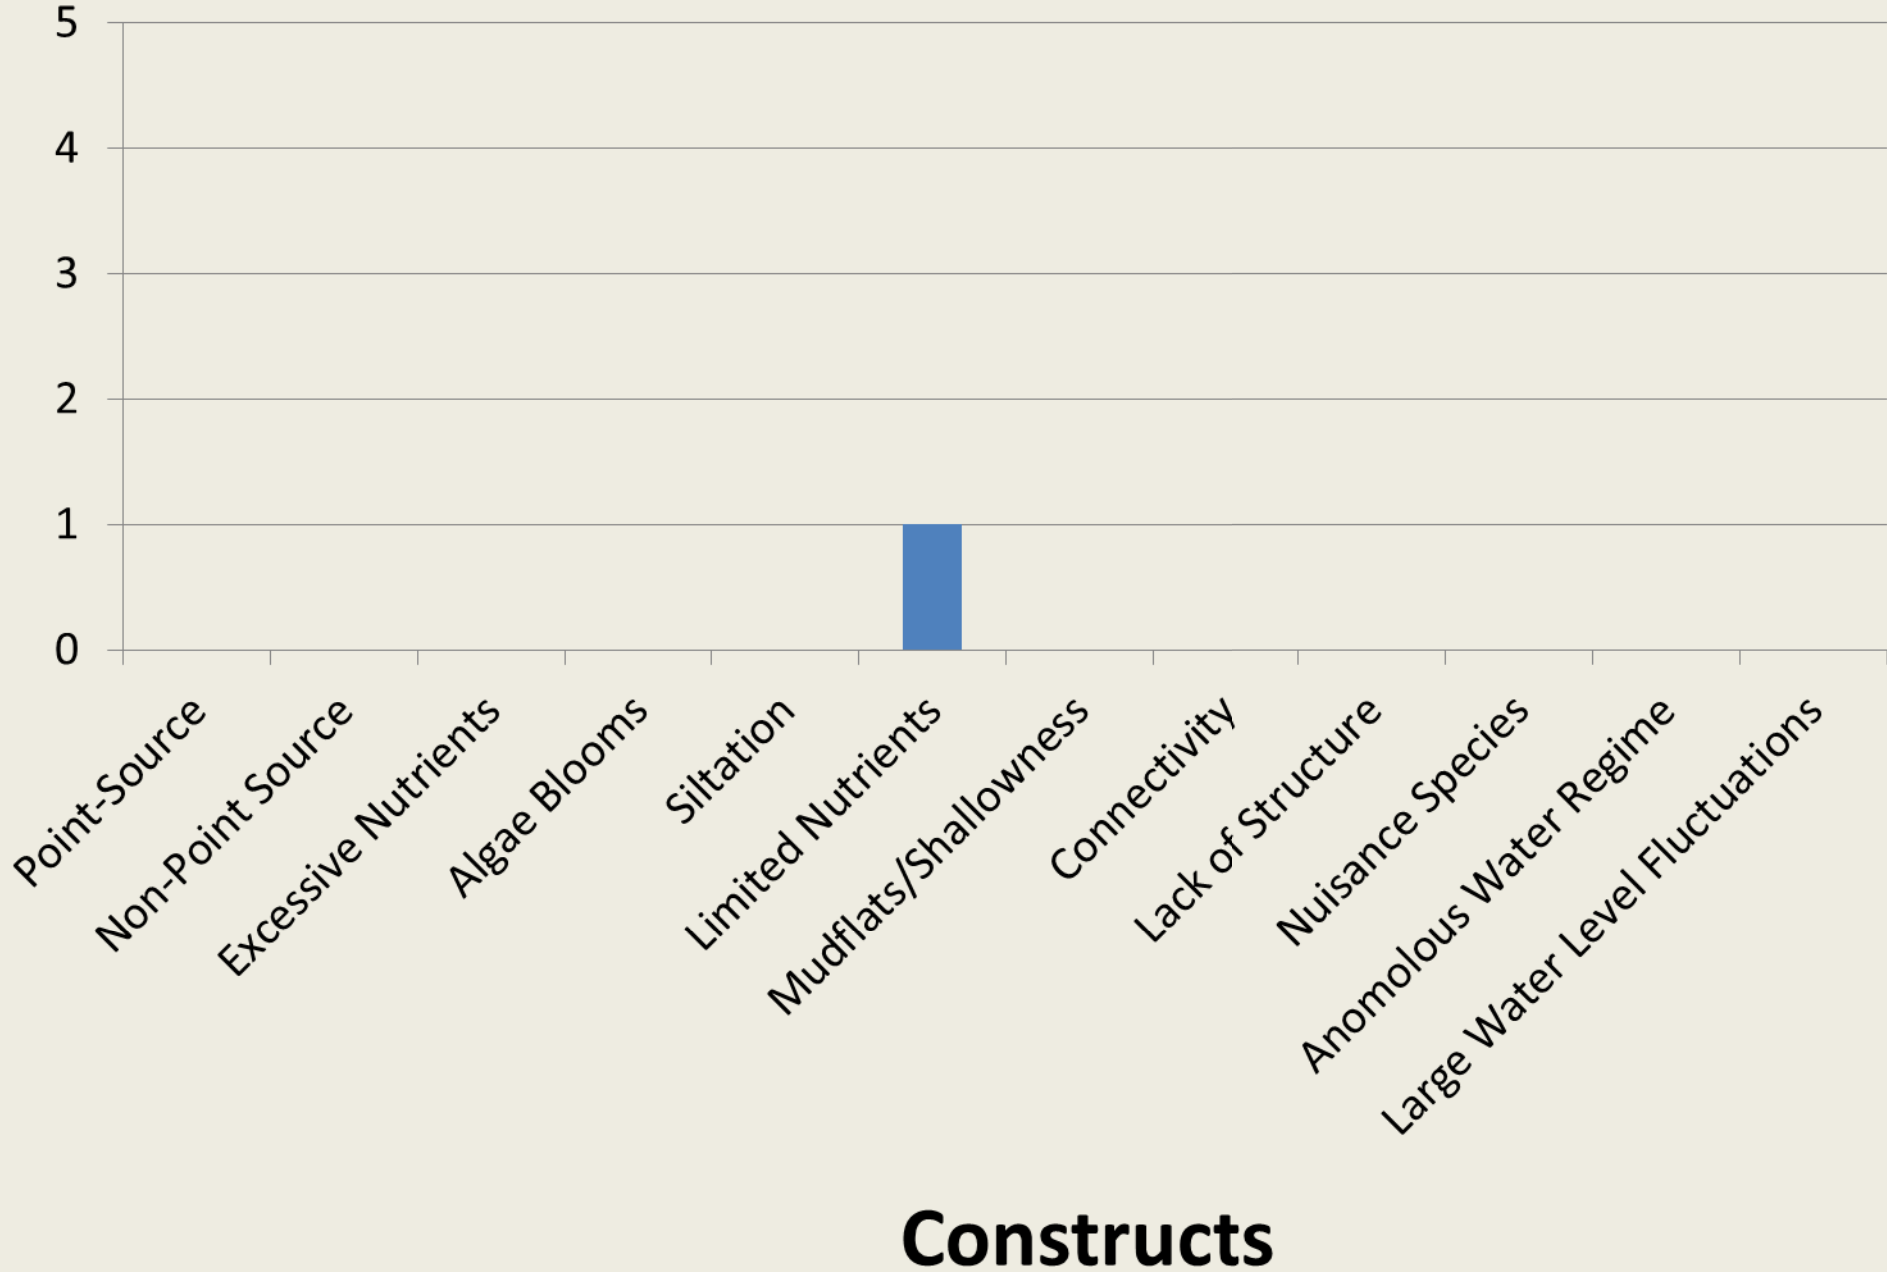

Lake Aquilla

Cedar Creek

Joe Pool

Alan Henry

Abilene

Aspermont City Lake

Lake Arlington

Lake Arrowhead

Lake Athens

Bonham City Lake

Lake Brownwood

Casa Blanca

Childress

Colorado City

Noconiche

Crook

Lake Diversion

Eastland County

Lake Fork

Gilmer

Gladewater City

New Ballinger

Halbert

Hawkins