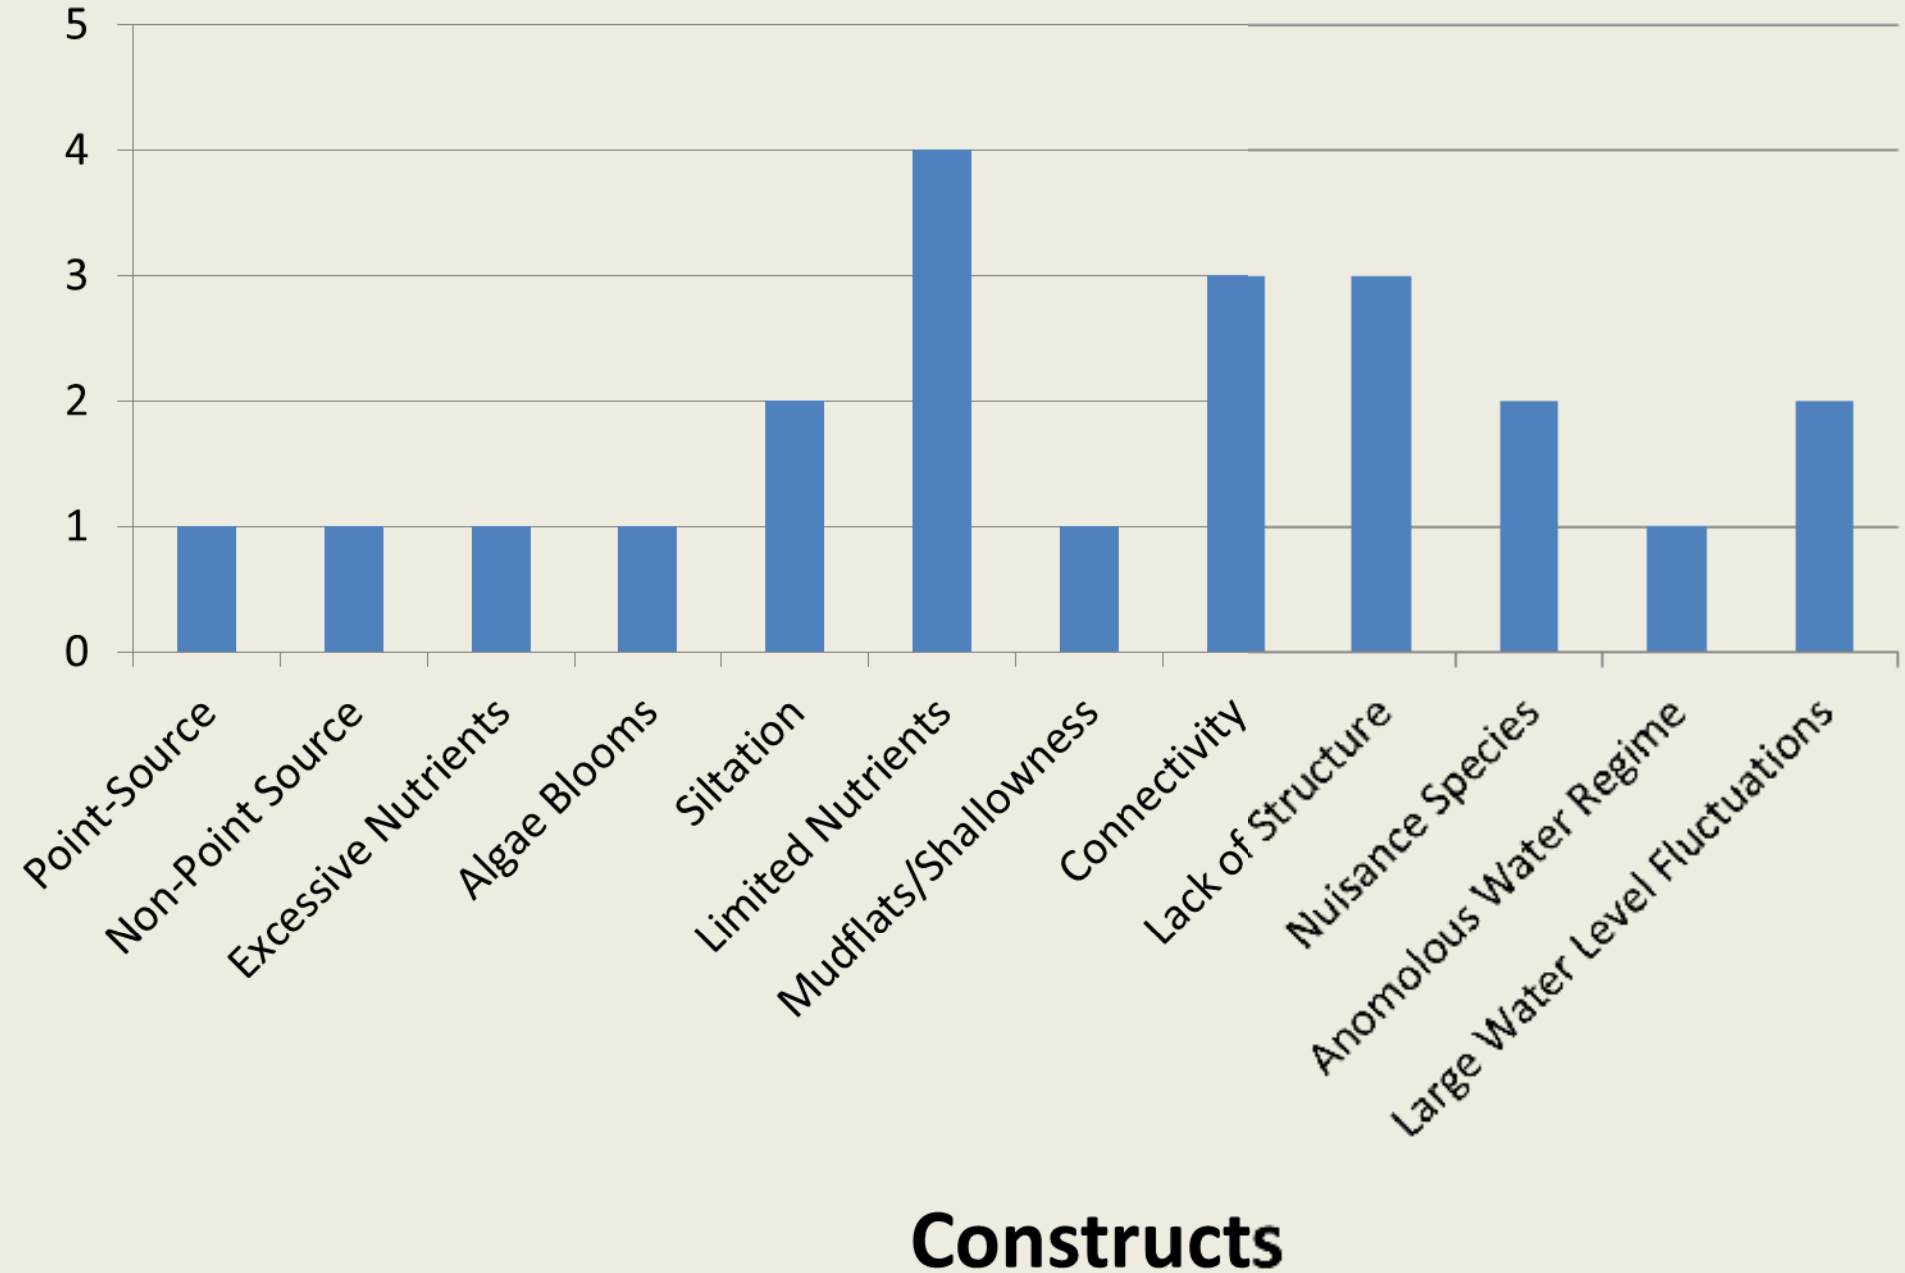

Lake Aquilla

Cedar Creek

Joe Pool

Alan Henry

Abilene

Aspermont City Lake

Lake Arlington

Lake Arrowhead

Lake Athens

Bonham City Lake

Lake Brownwood

Casa Blanca

Childress

Colorado City

Noconiche

Crook

Lake Diversion

Eastland County

Lake Fork

Gilmer

Gladewater City

New Ballinger

Halbert

Hawkins