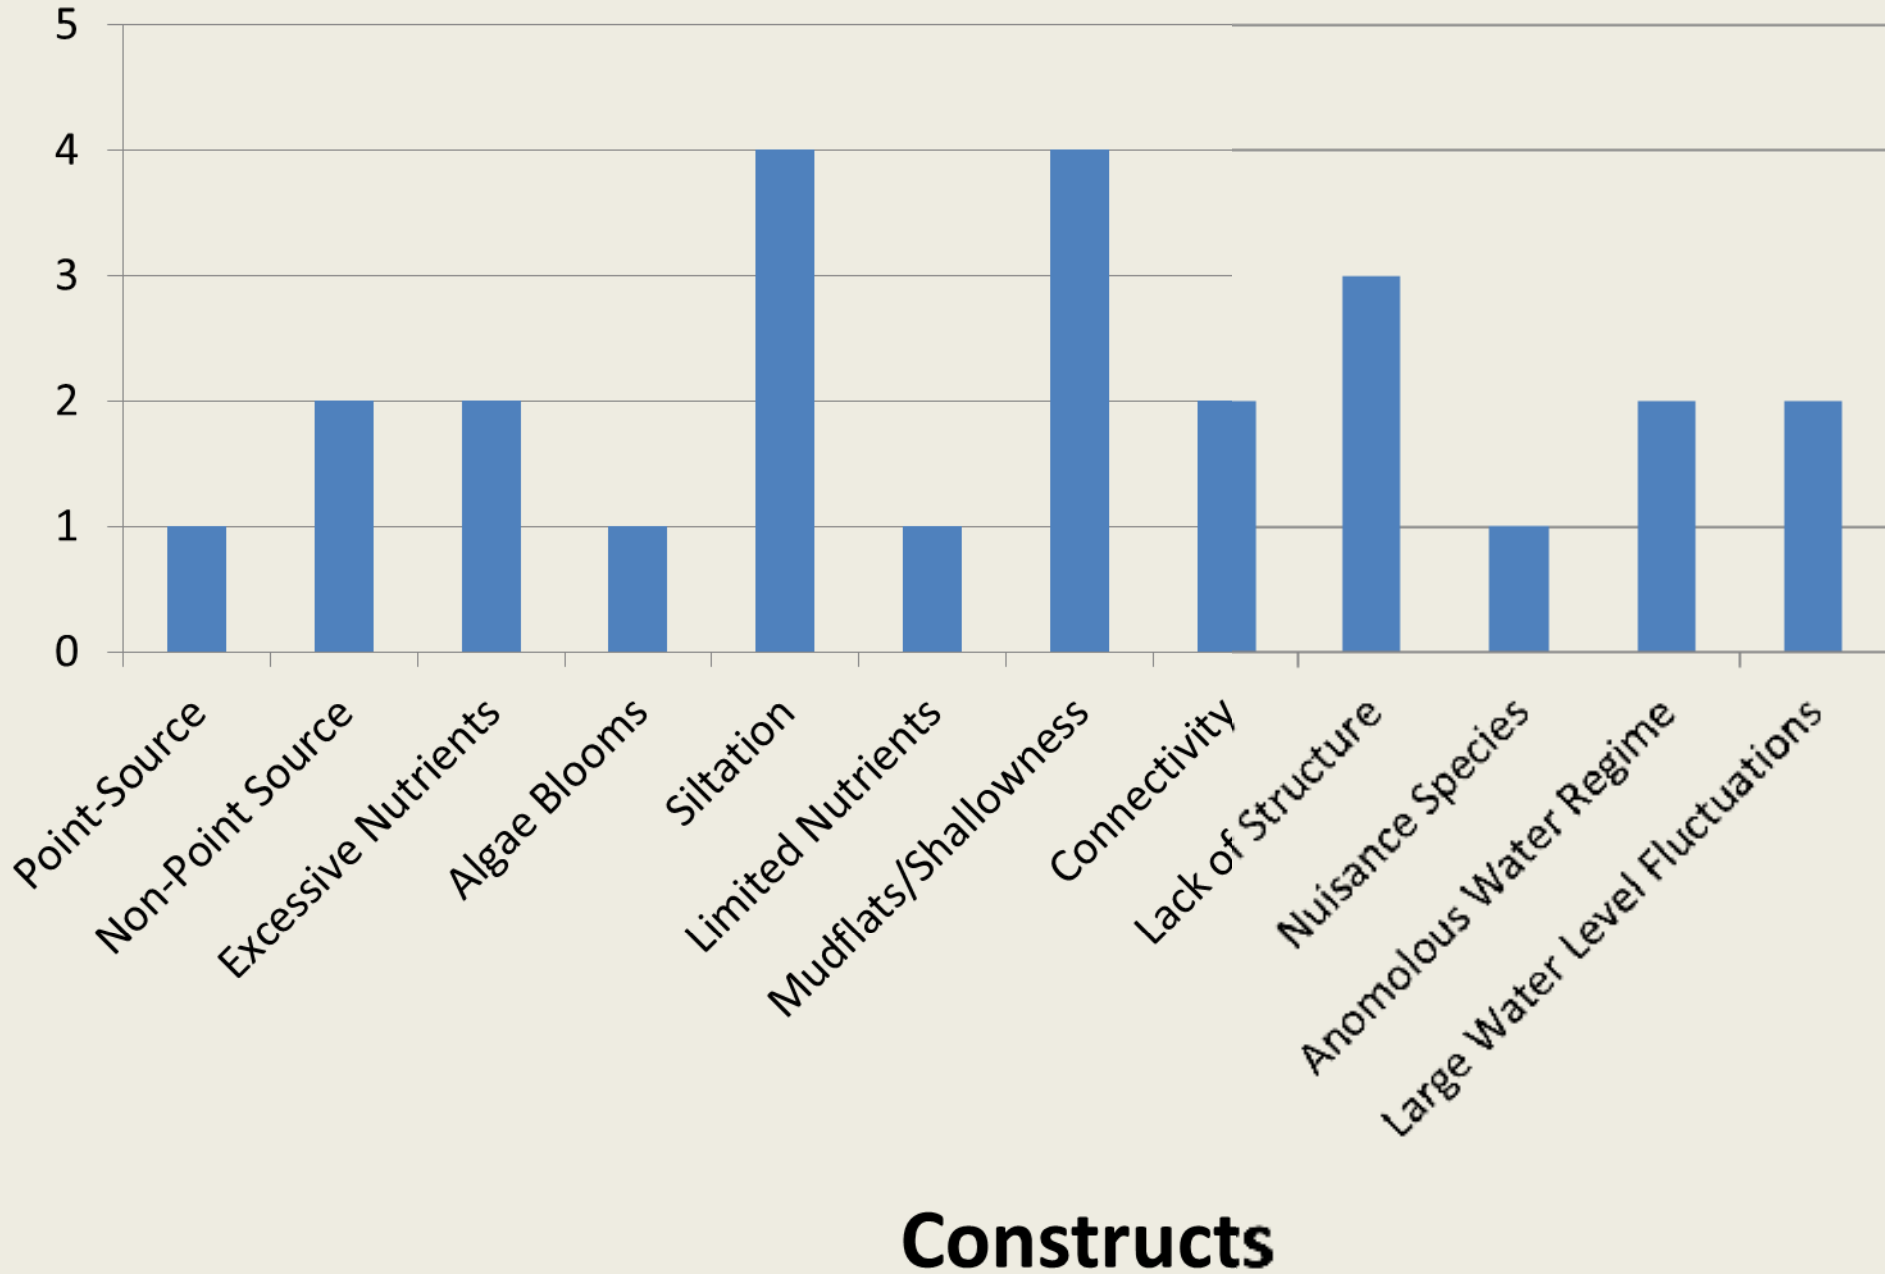

Lake Aquilla

Cedar Creek

Joe Pool

Alan Henry

Abilene

Aspermont City Lake

Lake Arlington

Lake Arrowhead

Lake Athens

Bonham City Lake

Lake Brownwood

Casa Blanca

Childress

Colorado City

Noconiche

Crook

Lake Diversion

Eastland County

Lake Fork

Gilmer

Gladewater City

New Ballinger

Halbert

Hawkins