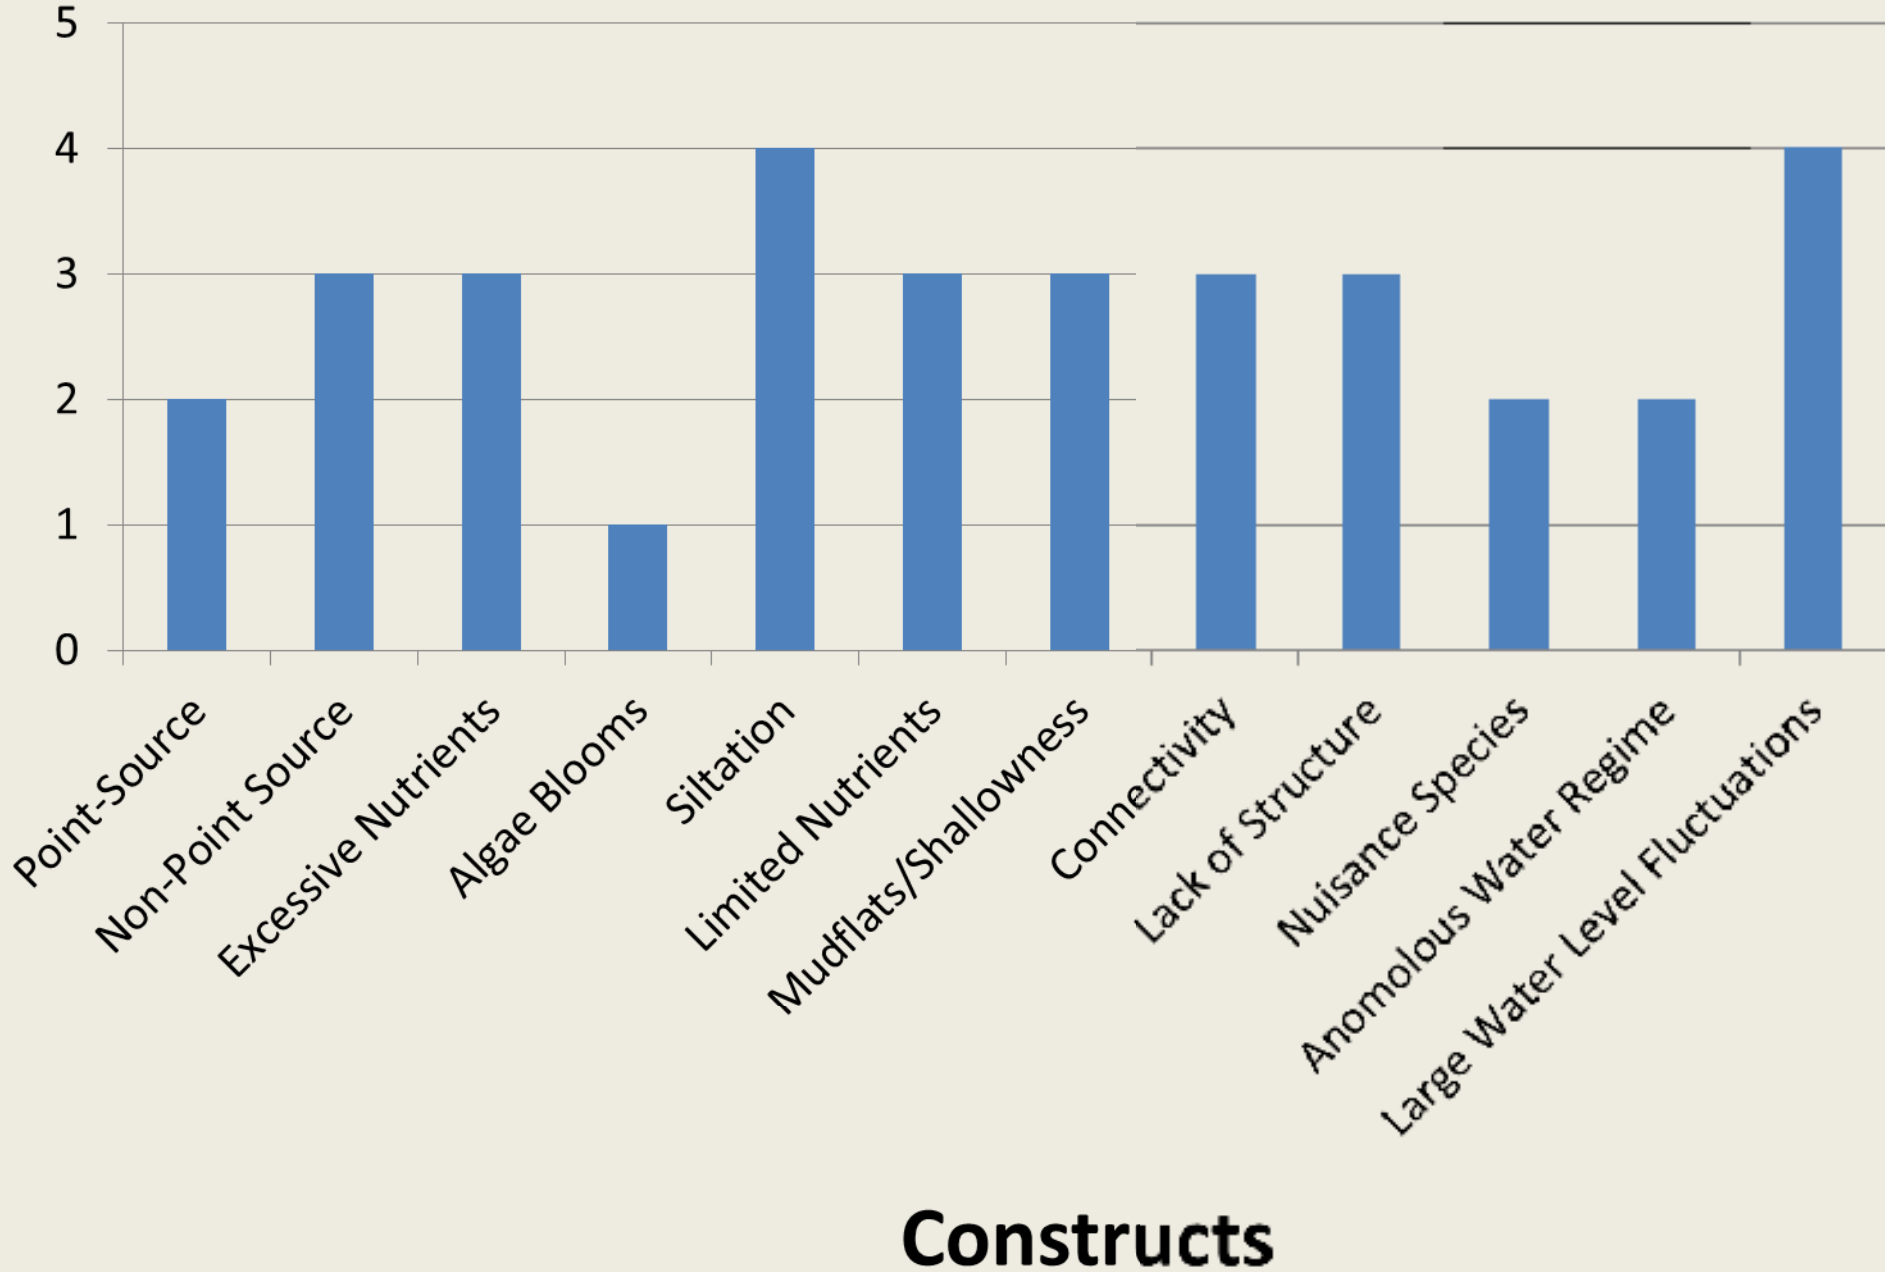

Lake Aquilla

Cedar Creek

Joe Pool

Alan Henry

Abilene

Aspermont City Lake

Lake Arlington

Lake Arrowhead

Lake Athens

Bonham City Lake

Lake Brownwood

Casa Blanca

Childress

Colorado City

Noconiche

Crook

Lake Diversion

Eastland County

Lake Fork

Gilmer

Gladewater City

New Ballinger

Halbert

Hawkins