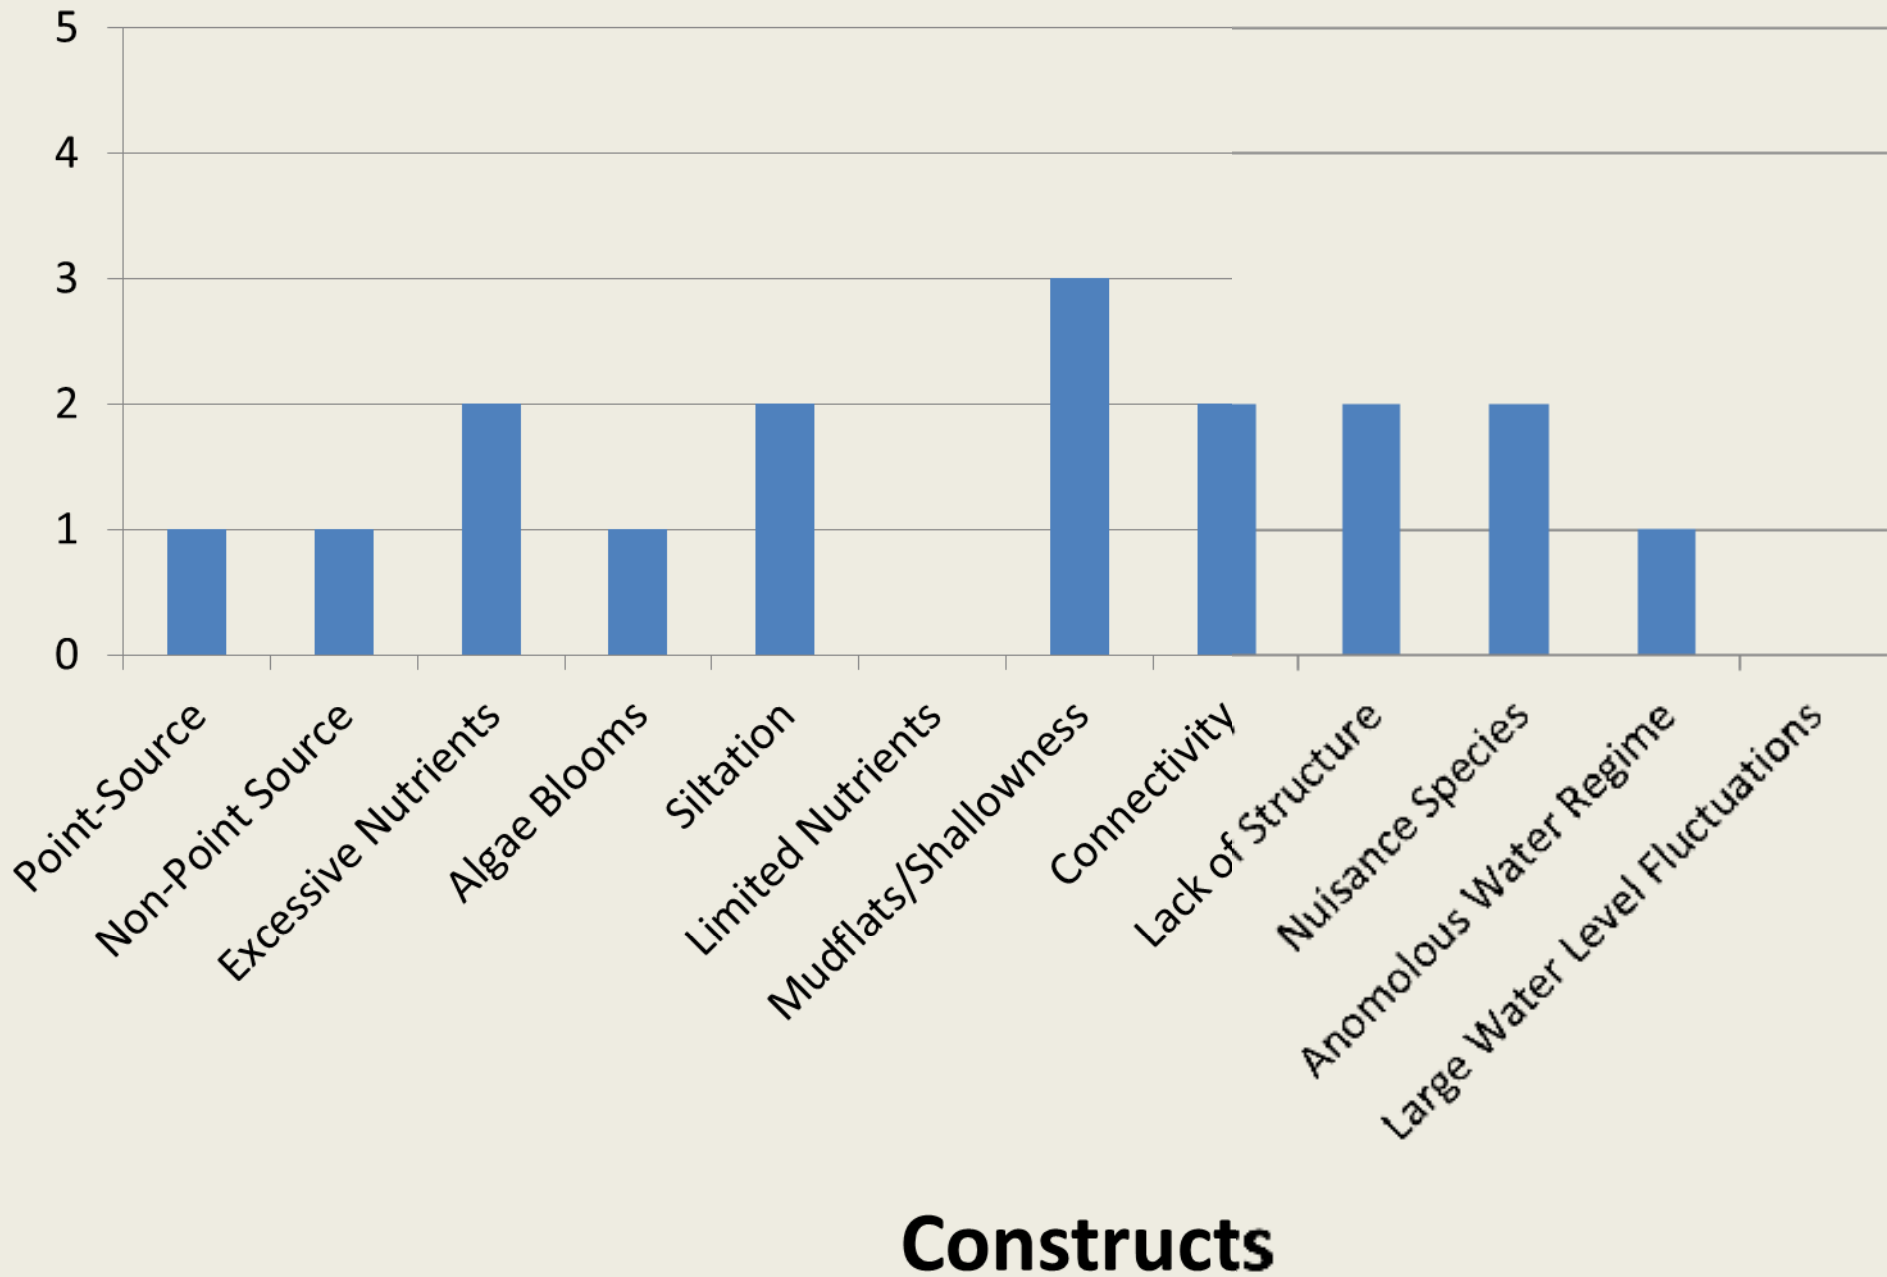

Lake Aquilla

Cedar Creek

Joe Pool

Alan Henry

Abilene

Aspermont City Lake

Lake Arlington

Lake Arrowhead

Lake Athens

Bonham City Lake

Lake Brownwood

Casa Blanca

Childress

Colorado City

Noconiche

Crook

Lake Diversion

Eastland County

Lake Fork

Gilmer

Gladewater City

New Ballinger

Halbert

Hawkins