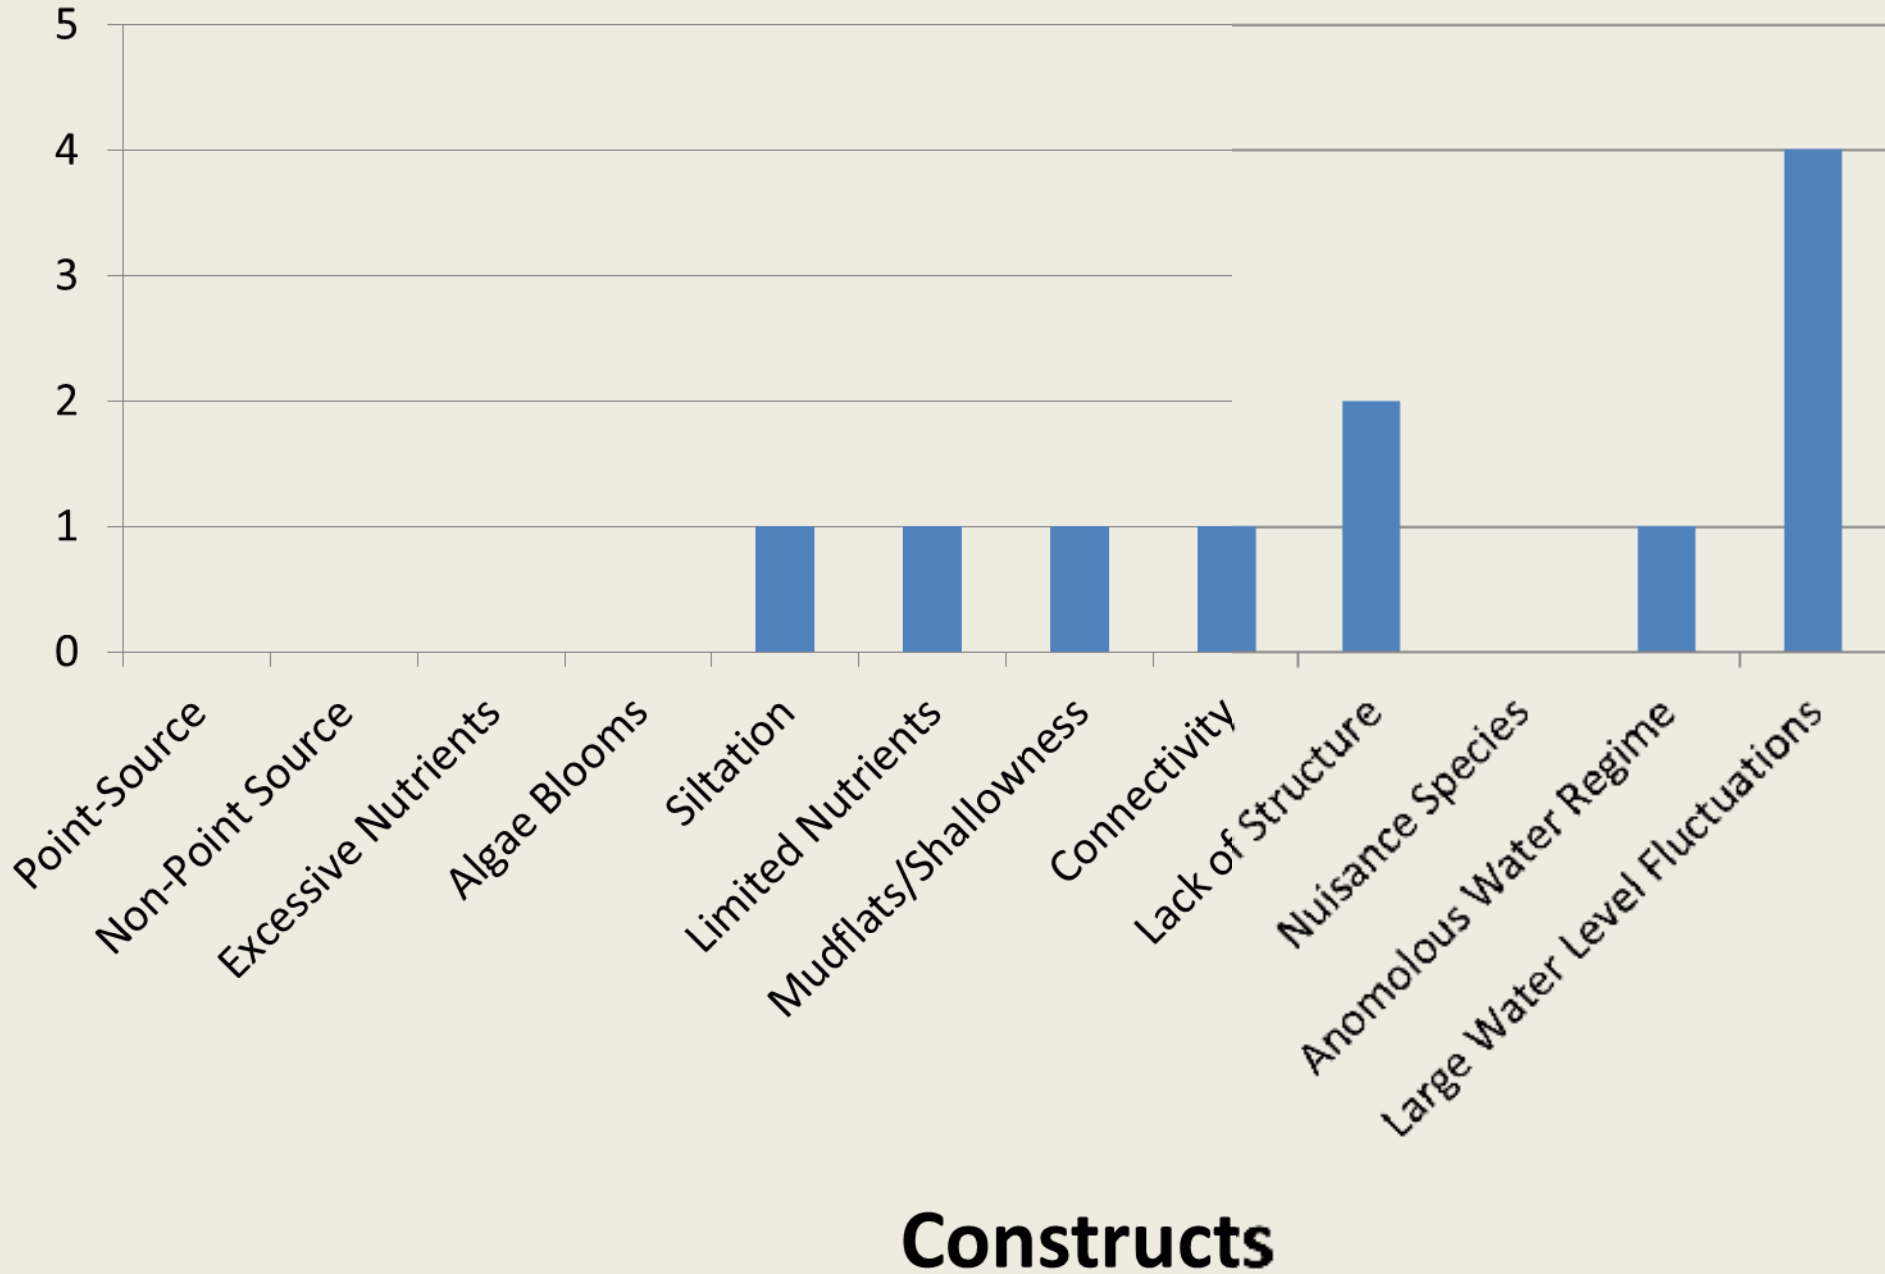

Lake Aquilla

Cedar Creek

Joe Pool

Alan Henry

Abilene

Aspermont City Lake

Lake Arlington

Lake Arrowhead

Lake Athens

Bonham City Lake

Lake Brownwood

Casa Blanca

Childress

Colorado City

Noconiche

Crook

Lake Diversion

Eastland County

Lake Fork

Gilmer

Gladewater City

New Ballinger

Halbert

Hawkins