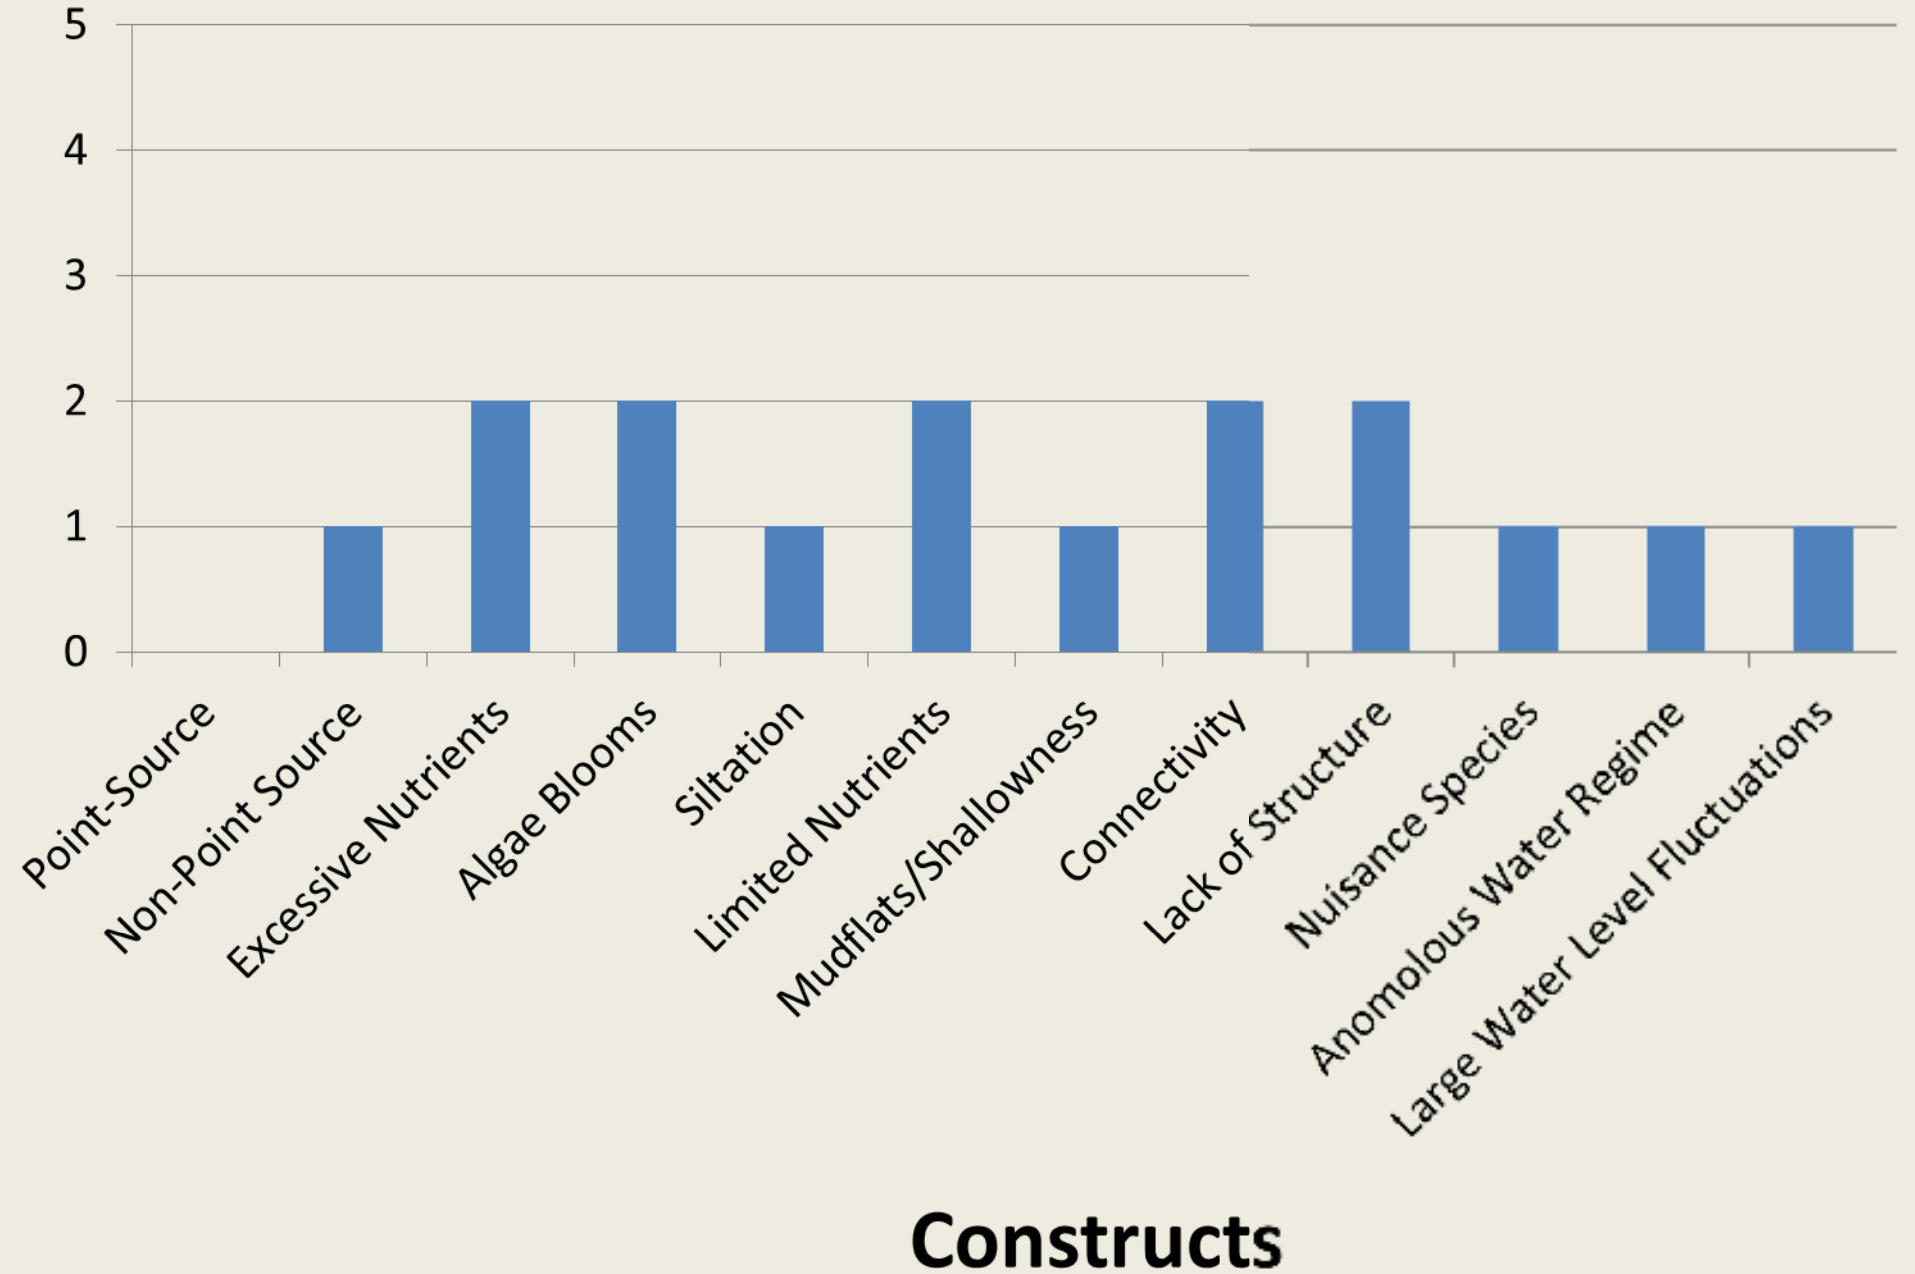

Lake Aquilla

Cedar Creek

Joe Pool

Alan Henry

Abilene

Aspermont City Lake

Lake Arlington

Lake Arrowhead

Lake Athens

Bonham City Lake

Lake Brownwood

Casa Blanca

Childress

Colorado City

Noconiche

Crook

Lake Diversion

Eastland County

Lake Fork

Gilmer

Gladewater City

New Ballinger

Halbert

Hawkins