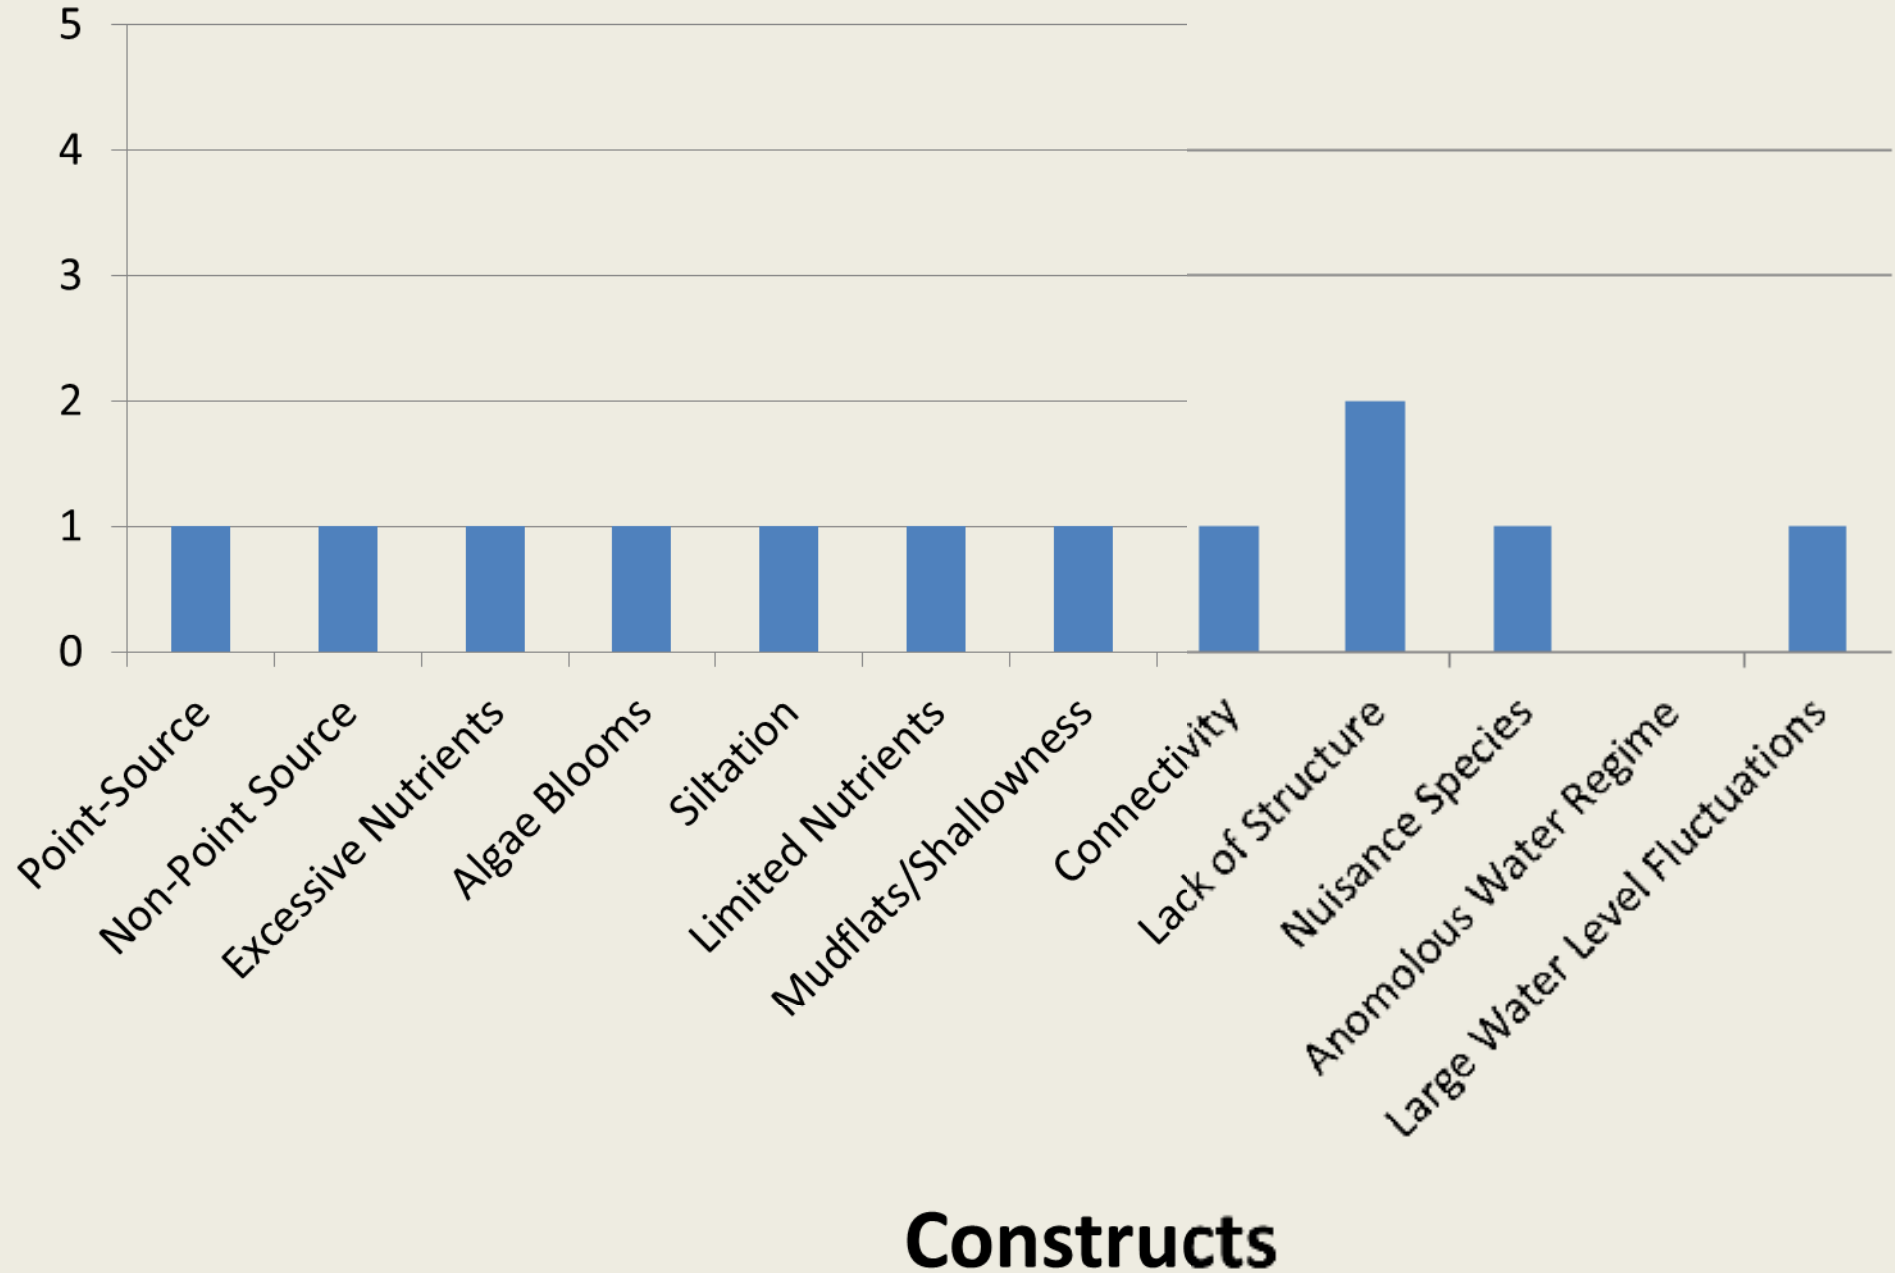

Lake Aquilla

Cedar Creek

Joe Pool

Alan Henry

Abilene

Aspermont City Lake

Lake Arlington

Lake Arrowhead

Lake Athens

Bonham City Lake

Lake Brownwood

Casa Blanca

Childress

Colorado City

Noconiche

Crook

Lake Diversion

Eastland County

Lake Fork

Gilmer

Gladewater City

New Ballinger

Halbert

Hawkins