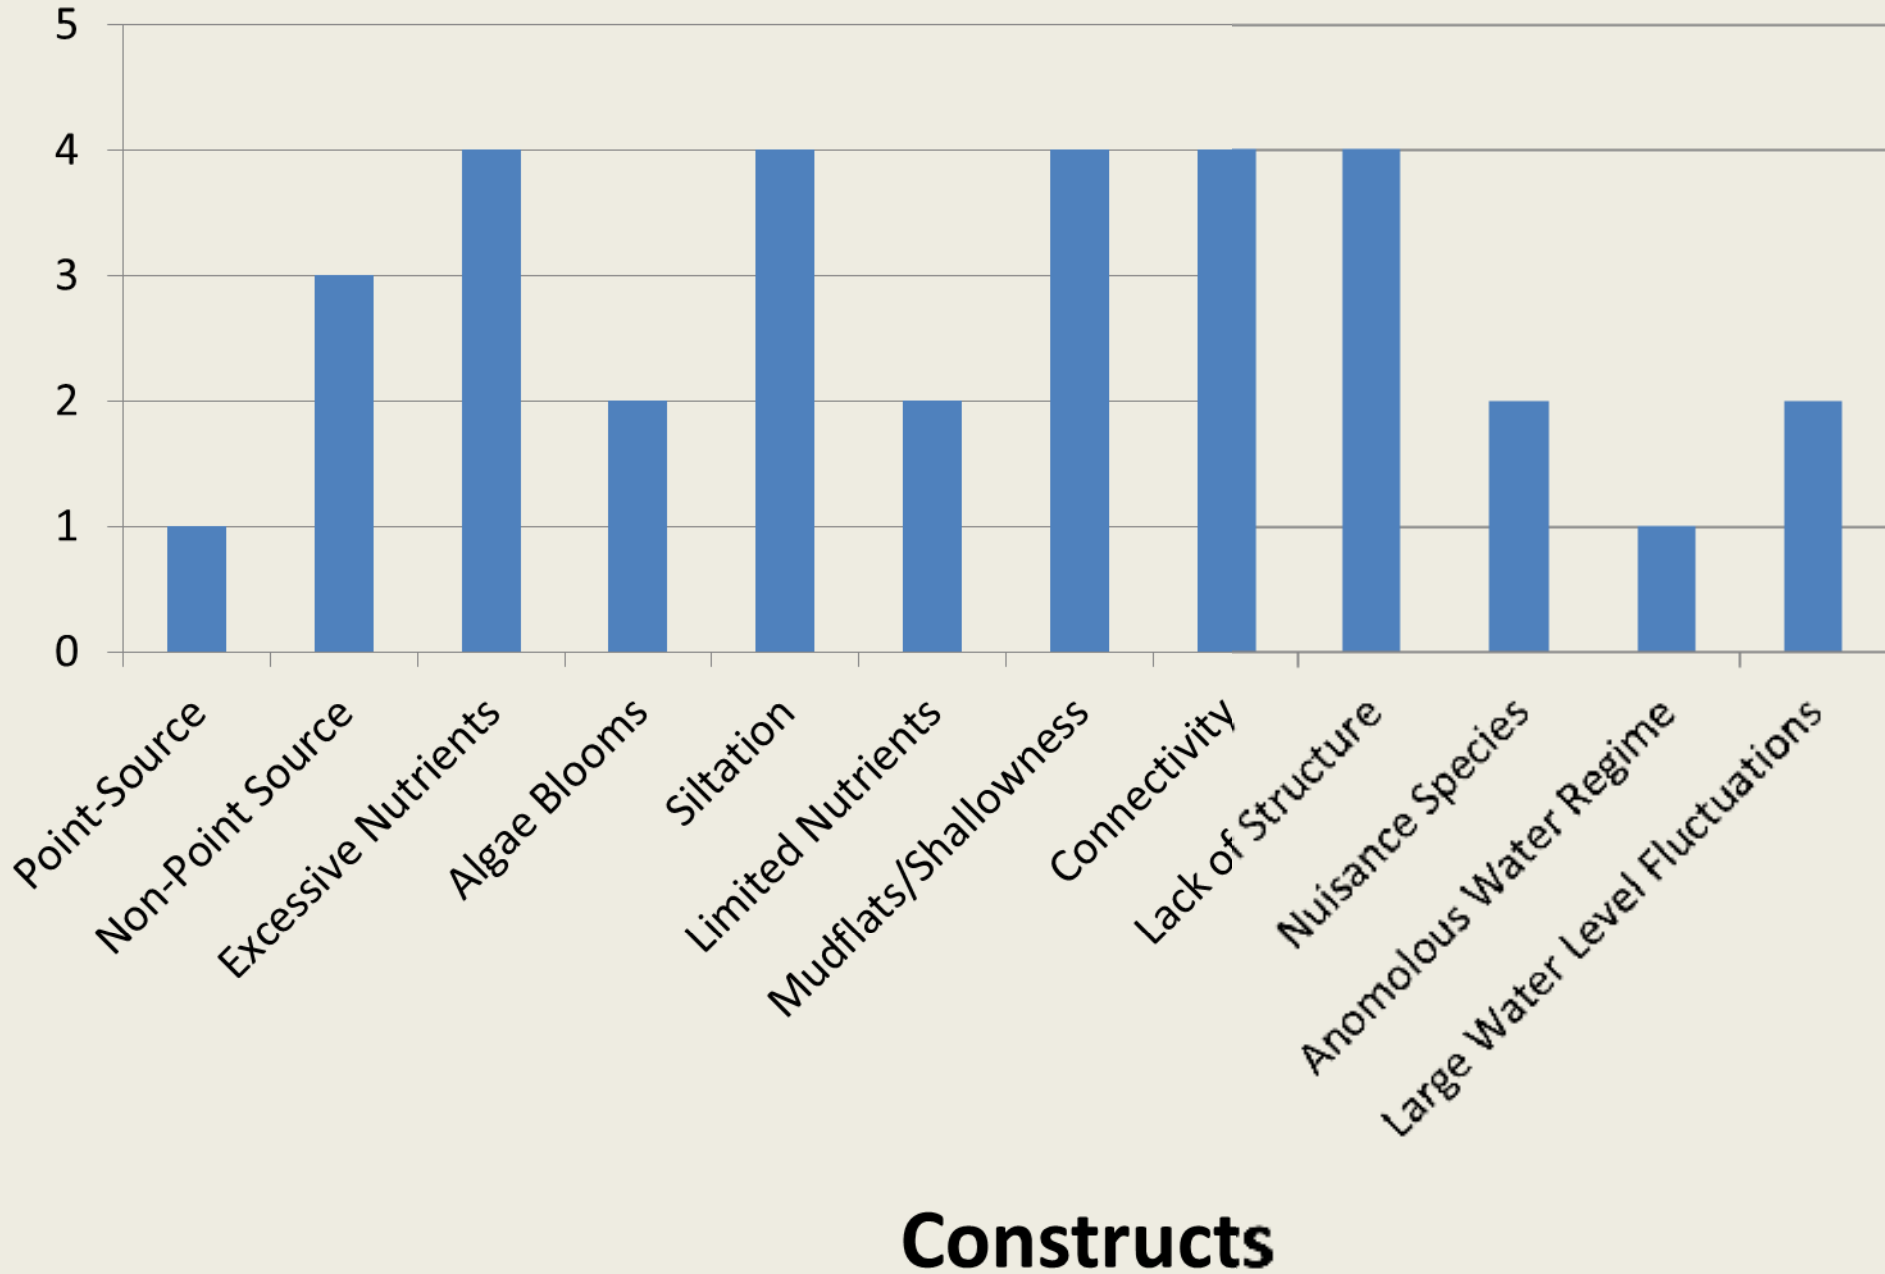

Lake Aquilla

Cedar Creek

Joe Pool

Alan Henry

Abilene

Aspermont City Lake

Lake Arlington

Lake Arrowhead

Lake Athens

Bonham City Lake

Lake Brownwood

Casa Blanca

Childress

Colorado City

Noconiche

Crook

Lake Diversion

Eastland County

Lake Fork

Gilmer

Gladewater City

New Ballinger

Halbert

Hawkins