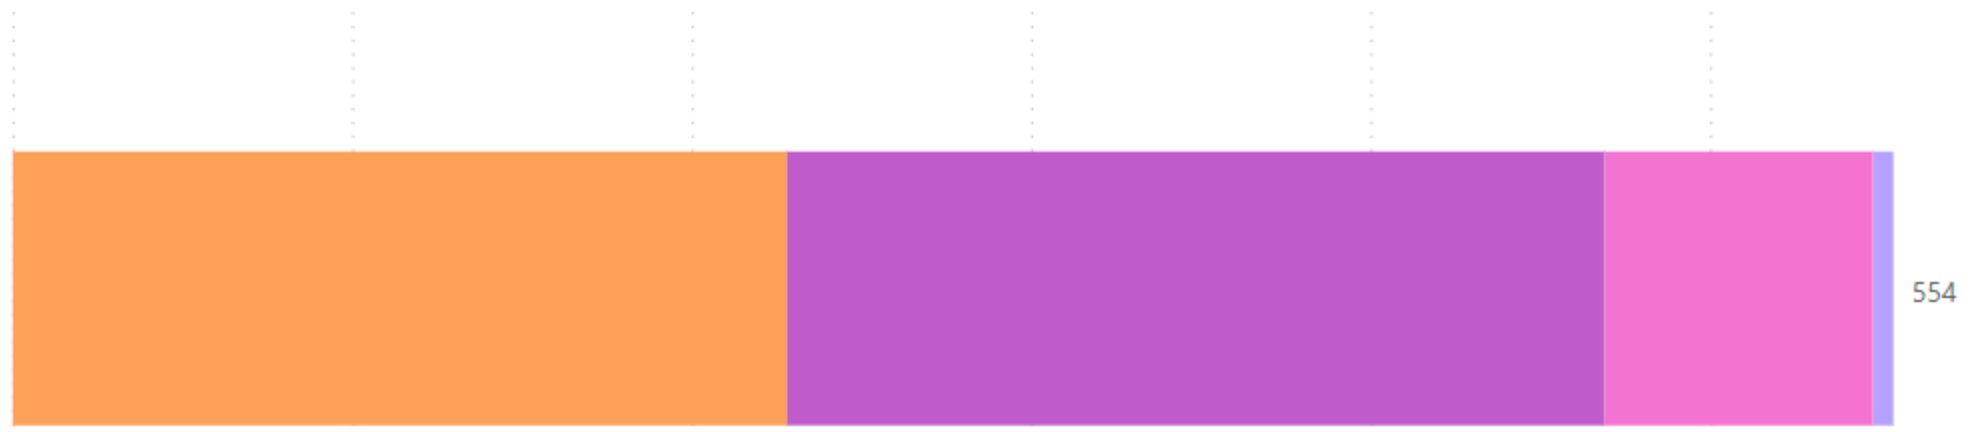

Figure 11.

Note: Some fish are caught with electrofishing more easily than others, and catch can vary across seasons and years.

White Crappie

- (1) Stock Size 5-8"
- (2) Quality Size 8-10"
- (3) Preferred Size 10-12"
- (4) Memorable Size 12-15"
- (5) Trophy Size 15"

15

● (1) Stock Size 14-20" ● (2) Quality Size 20-28"

108

Largemouth Bass

0

20

40

Count

### White Bass

Count

0 100 200 300 400

● (1) Stock Size 6-9" ● (2) Quality Size 9-12" ● (3) Preferred Size 12-15" ● (4) Memorable Size 15-18" ● (5) Trophy Size 18"+

White bass X Striped Bass

0 20 40 60 80

Count

● (1) Stock Size 8-12" ● (2) Quality Size 12-15" ● (3) Preferred Size 15-20" ● (4) Memorable Size 20-25"